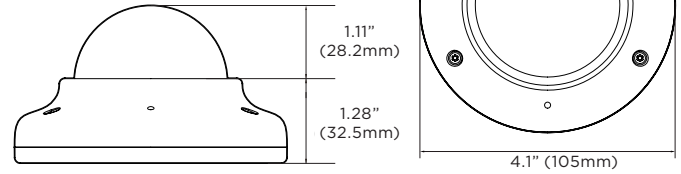

Accessories (optional)

Dimensions

Unit: Inch (mm)

Specifications

IMAGE	
Image sensor	5MP 1/2.8" CMOS
Total pixels	2592 (H) X 1944 (V)
Minimum scene illumination	0.13 lux (color) (DWC-MPV75Wi28TW)
	0.16 lux (color) (DWC-MPV75Wi4TW)
	0.16 lux (color) (DWC-MPV75Wi6TW)
	0.0 lux (B/W)
LENS	
Focal length	2.8mm, F2.0 (DWC-MPV75Wi28TW) 4.0mm, F2.6 (DWC-MPV75Wi4TW) 6.0mm, F2.0 (DWC-MPV75Wi6TW)
Lens type	Fixed lens
HFOV / VFOV	102.4° / 77.4° (DWC-MPV75Wi28TW) 82.3° / 58.8° (DWC-MPV75Wi4TW) 51.9° / 37.6° (DWC-MPV75Wi6TW)
IR distance	80ft range
OPERATIONAL	
Intelligent Video Analytics	IVA license: intrusion, line crossing, counting line, loitering, enter, exit, tamper IVA+ license: object removed, tailgating, direction, stopped, appear, disappear, object left
Shutter mode	Auto, manual, anti-flicker, slow shutter
Shutter speed	1/15 - 1/32000
Slow shutter	1/2, 1/3, 1/5, 1/6, 1/7.5, 1/10
Auto gain control	Auto
Day / night	Auto, day (color), night (B/W)
Smart DNR™ 3D digital noise reduction	3D-DNR
Wide dynamic range (WDR) dB	True WDR, 120dB
Privacy zone	16 programmable privacy masks
Mirror and flip	Yes
Alarm notifications	Notifications via e-mail notifications, FTP, alarm output and SD card recording
Memory slot	Micro SD / SDHC / SDXC (card not included)
NETWORK	
LAN	RJ45 (10/100Base-T)
Video compression type	H.265, H.264, MJPEG
Resolution	H.265: 2592x1944, 2304x1296, 2.1MP/1080p, 720p, VGA, D1, CIF H.264: 2592x1944, 2304x1296, 2.1MP/1080p, 720p, VGA, D1, CIF MJPEG: 2.1MP/1080p, 720p, 800x600, VGA, 768x432, D1, CIF
Frame rate	Up to 30fps at all resolutions
Video bitrate	100Kbps - 10Mbps, multi-rate for preview and recording
Bitrate control	Multi-streaming CBR/VBR at H.264, H.265 (controllable frame rate and bandwidth)
Streaming capability	Dual-stream at different rates and resolutions
IP	IPv4, IPv6
Protocol	TCP/IP, UDP, AutoIP, RTP (UDP/TCP), RTSP, NTP, HTTP, HTTPS, SSL, DNS, DDNS, DHCP, FTP, SMT, ICMP, SNMPv1/v2/v3 (MIB-2), ONVIF
Security	HTTPS (TLS), IP filtering, 802.1x, digest authentication (ID/PW)
ONVIF conformance	Yes
Web viewer	OS: Windows®, Mac® OS, Linux® Browser: IE®, Google Chrome®, Mozilla Firefox®, Safari® NOTE: Chrome browser is recommended for IVA configuration
Video management software	DW Spectrum® IPVMS
ENVIRONMENTAL	
Operating temperature	-4°F - 122°F (-20°C - 50°C)
Operating humidity	10-90% (non-condensing)
IP and IK rating	IP67-rated, IK10 impact-resistant
Other certifications	UL listed, CE, FCC, RoHS
ELECTRICAL	
Power requirement	DC 12V, PoE IEEE 802.3af Class 3. (Adapter not included)
Power consumption	DC12V: max 6W, PoE: max 7.2W
MECHANICAL	
Material	Aluminum vandal housing, polycarbonate dome
Dimensions	4.13" x 2.4" (105 x 61mm)
Weight	0.79lbs (0.36kg)
Warranty	5 years warranty