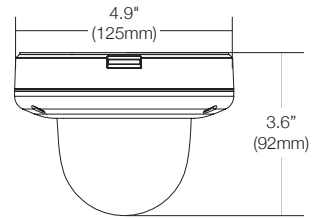

Dimensions

Unit: Inch (mm)

Specifications

IMAGE	
Image sensor	2.1MP/1080p 1/2.8" CMOS
Total pixels	1945 (H) X 1109 (V)
Minimum scene illumination	0.02 lux (color) 0.0 lux (B/W)
Video output	Local video output CVBS 1.0V p-p (75Ω), 16:9 aspect ratio
LENS	
Focal length	2.8-12mm, F1.4
Lens type	Vari-focal p-iris lens with motorized-zoom and auto-focus
HFOV / VFOF	96° - 35° / 51° - 20°
IR distance	100ft range
Optical zoom	x4.2 optical zoom
I/O	
Audio in/out	1/1
Audio compression	G.711
Alarm in/out	1/1
OPERATIONAL	
Intelligent Video Analytics	IVA license: intrusion, line crossing, counting line, loitering, enter, exit, tamper IVA+ license: object removed, tailgating, direction, stopped, appear, disappear, object left
Shutter mode	Auto, manual, anti-flicker, slow shutter
Shutter speed	1/15 - 1/32000
Slow shutter	1/2,1/3,1/5,1/6,1/7.5,1/10
Auto gain control	Auto
Day and night	Auto, day (color), night (B/W)
Smart DNR™ 3D digital noise reduction	3D-DNR
Wide Dynamic Range (WDR)	True WDR, 120dB
Privacy zone	16 programmable privacy masks
Mirror and flip	Yes
Alarm notifications	Notifications via e-mail notifications, FTP, alarm output and SD card recording
Memory slot	Micro SD / SDHC / SDXC (card not included)
NETWORK	
LAN	10/100 Base-T
Video compression type	H.265, H.264, MJPEG
Resolution	H.265: 2.1MP/1080p, 720p, VGA, D1, CIF H.264: 2.1MP/1080p, 720p, VGA, D1, CIF MJPEG: 1280x720, 800x600, VGA, 768x432, D1, CIF
Frame rate	Up to 30fps at all resolutions
Video bitrate	100Kbps - 10Mbps, multi-rate for preview and recording
Bitrate control	Multi streaming CBR/VBR at H.264, H.265 (controllable frame rate and bandwidth)
Streaming capability	Dual-stream at different rates and resolutions
IP	IPv4, IPv6
Protocol	TCP/IP, UDP, AutoIP, RTP (UDP/TCP), RTSP, NTP, HTTP, HTTPS, SSL, DNS, DDNS, DHCP, FTP, SMTP, ICMP, SNMPv1/v2/v3 (MIB-2), ONVIF
Security	HTTPS (TLS), IP filtering, 802.1x, digest authentication (ID/PW)
ONVIF conformance	Yes
Web viewer	OS: Windows®, Mac® OS, Linux® Browser: IE®, Google Chrome®, Mozilla Firefox®, Safari®
Video management software	DW Spectrum® IPVMS
ENVIRONMENTAL	
Operating temperature	-4°F - 122°F (-20°C - 50°C)
Operating humidity	10-90% (non-condensing)
IP and IK rating	IP66-rated, IK10 impact-resistant
Other certifications	UL listed, CE, FCC, RoHS
ELECTRICAL	
Power requirement	DC 12V, PoE IEEE 802.3af Class 3. (Adapter not included)
Power consumption	DC12V: max 6.5W PoE: max 8.5W
MECHANICAL	
Material	Aluminum vandal housing, polycarbonate dome
Dimensions	4.9" x 3.6" (125 x 92 mm)
Weight	1.87 lb (0.85kg)
Warranty	5 year warranty