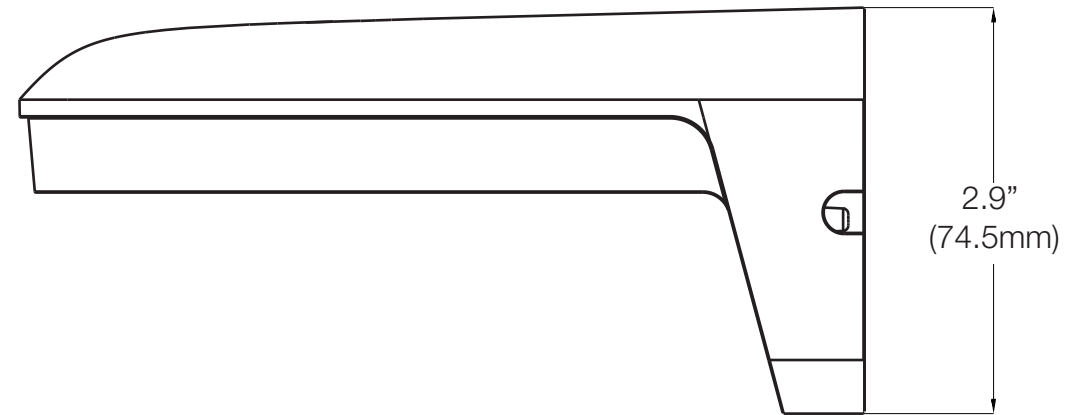

5.1" (129.5mm)

6.1"
(155mm)

2.9"
(74.5mm)

DATE	SCALE	MATERIAL
11.15.2017	1 : 2	Aluminum
		DESCRIPTION: DWC-MTTWM Wall Mount for MEGApix® 4MP Fixed Lens Turret Cameras