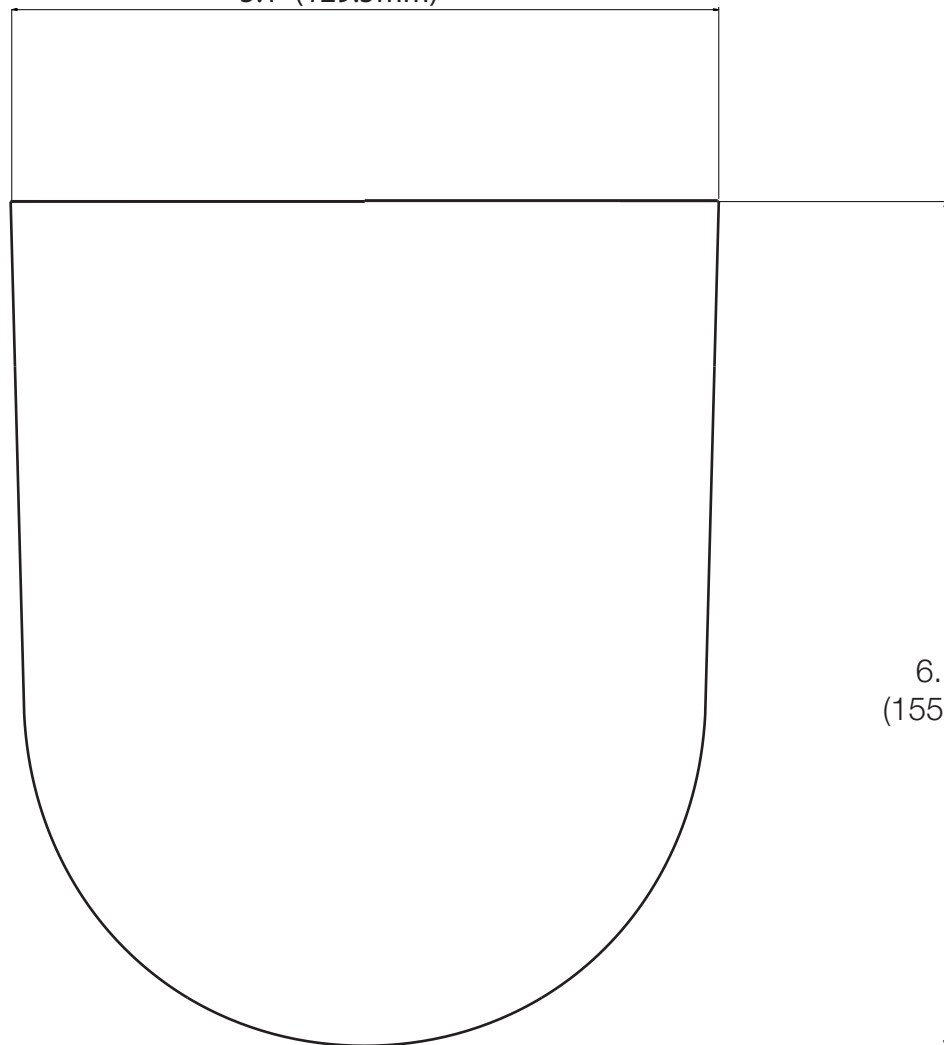

5.1" (129.5mm)

6.1"
(155mm)

2.9"
(74.5mm)

DATE	SCALE	MATERIAL
11.15.2017	1 : 2	Aluminum
		DESCRIPTION: DWC-MTTWM Wall Mount for MEGApix® 4MP Fixed Lens Turret Cameras