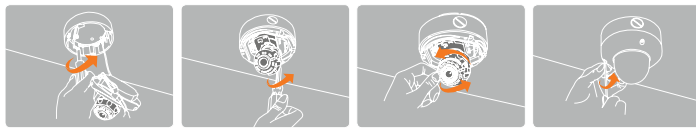

1080P
2.1MP 1080p Resolution at 30fps

DWC-MV421D

Snapit Easy Installation

- 1 Built-in Junction Box Installation
- 2 Snap It
- 3 Adjustment
- 4 Cover

Summary

MEGApiX® IP cameras provide real-time 2.1MP (1080p, 30fps) resolution. Advanced technologies include Electronic Day/Night, 3D Digital Noise Reduction, and Wide Dynamic Range to deliver the best images in any type of environment. PoE simplifies installation, connecting both power and network through a single cable. All MEGApiX® cameras are ONVIF conformant, assuring their successful integration with any open platform solution on the market. The MV421D features housing that is IP68 rated and easy to install.

Features

- 2.1 Megapixel Image Sensor (1080p, 30fps)
- Wide Dynamic Range (WDR)
- Triple Codecs (H.264, MJPEG, MPEG4) with Simultaneous Dual-Stream
- 2.8~12mm Auto Focus P-Iris Lens
- CleanView™ Hydrophobic Dome Coating Repels Water, Dust and Grease
- Snapit™ Easy Installation Housing
- Smart DNR™ 3D Digital Noise Reduction
- Auto Gain Control (AGC)
- Backlight Compensation (BLC)
- Auto White Balance (AWB)
- Programmable Privacy Zones
- Motion Detection
- Micro SD/SDHC Class 10 Card Slot for Emergency Backup [card not included]
- Junction Box Built-in
- Alarm Sensor Input
- Relay Output
- Web Server Built-in
- PoE and DC12V
- OnVIF Conformant, Profile S
- IP68 Certified (Water Resistant)