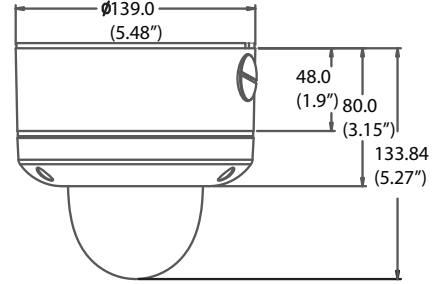

Accessories (Optional)

Dimensions (unit : mm [inch])

5 YEAR WARRANTY

Specifications

IMAGE	
Image Sensor	1/2.8" CMOS Sensor
Total Pixels	2016 (H) X 1108 (V)
Minimum Scene Illumination	F1.6 (30IRE): 0.5 Lux [Color]
	F1.6 (30IRE): 0.01 Lux [B&W]
LENS	
Focal Length	2.8-12mm
Lens Type	Auto Focus P-Iris
Digital Zoom / Optical Zoom	8X / 4.5X
OPERATIONAL	
Shutter Mode	Auto, Manual
Digital Slow Shutter	Off, 2X, 3X, 4X
Shutter Speed	1/30, 1/60, 1/120
Auto Gain Control	0~20
Back Light Compensation	Off, On
Day and Night	Auto, Day (Color), Night (B/W)
Mirror & Flip	Off, On
Smart DNR™ 3D Digital Noise Reduction	Off, Low, Middle, High
Privacy Zone	30 Programmable Privacy Masks
Alarm Notifications	Notifications Via E-mail
NETWORK	
LAN	802.3 Compliance 10/100 LAN
Video Compression Type	H.264, MPEG4, MJPEG
Resolution	1920X1080 (16:9) ~ 320X240 (4:3)
Frame Rate	Up to 30fps at All Resolutions
Streaming Capability	Dual-Stream at Different Rates and Resolutions
IP	IPv4, IPv6
Protocol	TCP/IP, HTTP, DHCP, PPPoE, ICMP, ARP, RARP, RTSP, NTP, UDP, Multicast
Maximum User Access	20 Users
ONVIF Conformance	Yes
Web Viewer	OS: Windows XP / Vista / 7, MAC OS
	Browser: Internet Explorer, Chrome, Firefox, Safari
Video Management Software	DW Spectrum™ IPVMS
Memory Slot	Micro SDHC Card (4GB-32GB) Recording on Network Loss, Card Not Included*
ENVIRONMENTAL	
Operating Temperature/ Humidity	-29°C ~ 55°C (-20°F ~ 131°F)
Operating Humidity	Less than 90% (Non-Condensing)
IP Rating	IP68 (Protects against dust and immersion beyond 3ft.)
Other Certifications	CE, FCC, RoHS
ELECTRICAL	
Power Requirement	DC 12V, PoE (IEEE802.3af Class 3)
Power Consumption	7.2W, 600mA
MECHANICAL	
Material	Aluminum Housing, Polycarbonate Dome
Dimensions	139 X 118.8 mm, 5.47 X 4.7 in
Weight	2.028 lbs