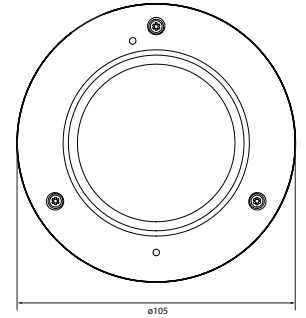

Dimensions (unit : mm [inch])

Summary

MEGApix® 2.1MP network cameras provide real-time 1080p High Definition video at 30fps. Advanced technologies include 50ft Smart IR™ and true Day/Night for clear images in challenging lighting conditions. A built-in Web-Server and user-friendly interface make these cameras easy to use. Power over Ethernet simplifies installation by providing both power and the network connection through a single cable. All cameras are ONVIF conformant, assuring their successful integration with other open platform video surveillance products. Housed in our attractive dome enclosure, these cameras provide the industry-leading benefits of MEGApix® technology at an affordable price.

Features

- 2.1 Megapixel Image Sensor (1080p, 30fps)
- Real-time 1080p 30fps High Definition
- Dual Codecs (H.264, MJPEG) with Simultaneous Streaming
- 2.8mm Fixed Lens
- Smart IR™ with Intelligent Camera Sync. 50ft Range
- True Day/Night with Mechanical IR Cut Filter
- Auto Gain Control (AGC)
- Back Light Compensation (BLC)
- Auto White Balance (AWB)
- Motion Detection
- Web Server Built-in
- PoE and DC12V
- OnVIF Compliant, Profile S
- Water Proof Cabling
- IP67 Certified (Weather Resistant)

Accessories (Optional)

DWC-V7WM
Wall Mount Bracket for Mini
Outdoor Dome Camera

DWC-V7CM
Ceiling Mount Bracket for Mini
Outdoor Dome Camera

Specifications

IMAGE	
Image Sensor	1/2.7" 2.1M CMOS
Total Pixels	1930 x 1088
Minimum Scene Illumination	F2.0 (30IRE): 1.4 Lux [Color]
	F2.0 (30IRE): 0.00 Lux [B/W]
LENS	
Focal Length	2.8mm Lens, F2.0
Lens Type	Fixed Lens
IR Distance	50ft Smart IR™
Angle of View	109°
OPERATIONAL	
Shutter Mode	Auto
Shutter Speed	1/30(25)sec ~ 1/10,000sec
White Balance	Auto Indoor/Auto Outdoor/Push/Manual/Hold
Auto Gain Control	Max 64dB
Day and Night	Auto, Day, Night, Schedule
NETWORK	
LAN	802.3 Compliance 10/100 base T LAN
Video Compression Type	H.264, MJPEG
Resolution	1080p / D1 / VGA / CIF / QVGA
Frame Rate	1-30fps
Streaming Capability	Multi Streaming CBR/VBR (Controllable frame rate and Bandwidth)
IP	IPv4, IPv6
Protocol	ONVIF, TCP/IP, UDP/IP, RTP(UDP), RTP(TCP), RTSP, NTP, HTTP, DNS, DDNS, DHCP
Maximum User Access	4 Users
OnVIF Conformance	OnVIF Profile S
Web Viewer	Browser: Internet Explorer, Google Chrome, Firefox OS: Windows 7
ENVIRONMENTAL	
Operating Temperature	-10°C ~ 50°C (14°F ~ 122°F)
Operating Humidity	Less than 90% (Non-Condensing)
IP Rating	IP67
Other Certifications	FCC, CE, ROHS
ELECTRICAL	
Power Requirements	DC 12V, POE IEEE 802.3af Class 2
Power Consumption	LED Off: 1.9W, 155mA
	LED On: 3W, 250mA
MECHANICAL	
Material	Aluminum Die-casting
Dimensions	4.13 x 2.38 in (105 x 60.7mm)
Weight	0.95lbs (350g)