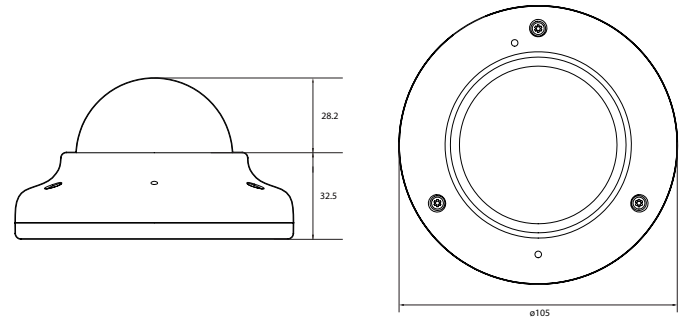

1080P
 2.1MP 1080p Resolution at 30fps

DWC-MV72i4V

- 2.1**
Megapixel
- 4.0mm Fixed Lens
- Smart DNR™
- Smart IR™
- True Day/Night
- IP66 Rated

Dimensions (unit : mm [inch])

Summary

MEGApix® 2.1MP network cameras provide real-time 1080p High Definition video at 30fps. Advanced technologies include 50ft Smart IR™ and true Day/Night for clear images in challenging lighting conditions. A built-in Web-Server and user-friendly interface make these cameras easy to use. Power over Ethernet simplifies installation by providing both power and the network connection through a single cable. All cameras are ONVIF conformant, assuring their successful integration with other open platform video surveillance products. Housed in our attractive dome enclosure, these cameras provide the industry-leading benefits of MEGApix® technology at an affordable price.