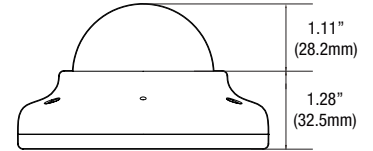

Accessories (Optional)

DWC-V7WM
Wall Mount for V7
Outdoor Dome Cameras

DWC-V7JUNC
Junction Box for V7
Outdoor Dome Cameras

DWC-V7CM
Ceiling Mount for V7
Outdoor Dome Cameras

Dimensions

unit : Inch (mm)

Specifications