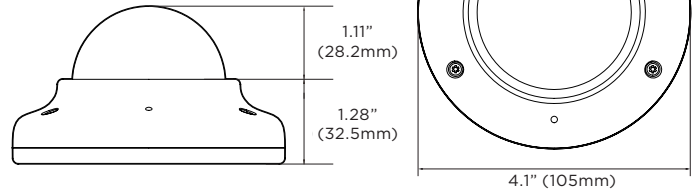

Accessories (optional)

Dimensions

unit: Inch (mm)

Specifications

IMAGE	
Image sensor	5MP 1/2.8" CMOS
Total pixels	2592 (H) X 1944 (V)
Minimum scene illumination	0.13 lux (color) (DWC-MV75Wi28TW) 0.16 lux (color) (DWC-MV75Wi4TW) 0.16 lux (color) (DWC-MV75Wi6TW) 0.0 lux (B/W)
LENS	
Focal length	2.8mm, F1.8 (DWC-MV75Wi28TW) 4.0mm, F2.0 (DWC-MV75Wi4TW) 6.0mm, F2.0 (DWC-MV75Wi6TW)
Lens type	Fixed lens
Field of view (FoV)	102.4° (DWC-MV75Wi28TW) 82.3° (DWC-MV75Wi4TW) 51.9° (DWC-MV75Wi6TW)
IR distance	80ft range
OPERATIONAL	
Shutter mode	Auto, manual, anti-flicker, slow shutter
Shutter speed	1/15 - 1/32000
Slow shutter	1/2, 1/3, 1/5, 1/6, 1/7.5, 1/10
Auto gain control	Auto
Day / night	Auto, day (color), night (B/W)
Smart DNR™ 3D digital noise reduction	3D-DNR
Wide dynamic range (WDR) dB	True WDR, 120dB
Privacy zone	16 programmable privacy masks
Mirror and flip	Yes
Alarm notifications	Notifications via e-mail notifications, FTP, alarm output and SD card recording
Memory slot	Micro SD / SDHC / SDXC (card not included)
NETWORK	
LAN	RJ45 (10/100Base-T)
Video compression type	H.265, H.264, MJPEG
Resolution	H.265: 2592x1944, 2304x1296, 2.1MP/1080p, 720p, VGA, D1, CIF H.264: 2592x1944, 2304x1296, 2.1MP/1080p, 720p, VGA, D1, CIF MJPEG: 2.1MP/1080p, 720p, 800x600, VGA, 768x432, D1, CIF
Frame rate	Up to 30fps at all resolutions
Video bitrate	100Kbps - 10Mbps, multi-rate for preview and recording
Bitrate control	Multi-streaming CBR/VBR at H.264, H.265 (controllable frame rate and bandwidth)
Streaming capability	Dual-stream at different rates and resolutions
IP	IPv4, IPv6
Protocol	TCP/IP, UDP, AutoIP, RTP (UDP/TCP), RTSP, NTP, HTTP, HTTPS, SSL, DNS, DDNS, DHCP, FTP, SMTP, ICMP, SNMPv1/v2/v3 (MIB-2), ONVIF
Security	HTTPS (SSL), IP filtering, 802.1x, digest authentication (ID/PW)
ONVIF conformance	Yes
Web viewer	OS: Windows®, Mac® OS, Linux® Browser: Internet Explorer®, Google Chrome®, Mozilla Firefox®, Safari®
Video management software	DW Spectrum® IPVMS
ENVIRONMENTAL	
Operating temperature	-4°F - 122°F (-20°C - 50°C)
Operating humidity	10-90% (non-condensing)
IK and IP rating	IK10 impact-resistant, IP67-rated
Other certifications	CE, FCC, RoHS
ELECTRICAL	
Power requirement	DC 12V, PoE IEEE 802.3af Class 3. (Adapter not included)
Power consumption	DC12V: max 6W PoE: max 7.2W
MECHANICAL	
Material	Aluminum vandal housing, polycarbonate dome
Dimensions	4.13" x 2.4" (105 x 61mm)
Weight	0.79lbs (0.36kg)
Warranty	5 years warranty