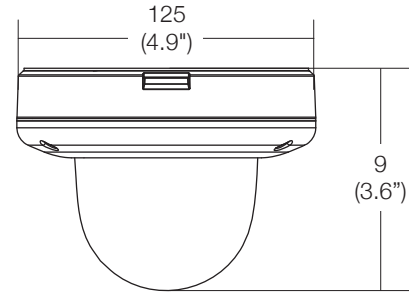

Dimensions

unit : mm (inch)

Specifications

IMAGE	
Image Sensor	1/2.7" 2.0M CMOS
Total Pixels	1928(H) X 1088(V)
Minimum Scene Illumination	F1.4 (30IRE): 0.12 Lux [Color]
	F1.4 (30IRE): 0.0 Lux [B&W]
LENS	
Focal Length	2.8~12mm, F1.4
Lens Type	P-Iris Remote Auto Focus
IR Distance	70ft Range IR
Angle of View	106° ~ 32°
Digital Zoom	x4.2 Optical Zoom
OPERATIONAL	
Shutter Mode	Auto, Manual, Anti-Flickering
Shutter Speed	1/15~1/32000
Smart DNR™ 3D Digital Noise Reduction	0~11
Auto Gain Control	Auto
Wide Dynamic Range (WDR)	On, Off
Day and Night	Auto, Day (Color), Night (B/W)
Privacy Zones	4 Programmable Privacy Zones
Alarm Notifications	Notifications Via E-mail, FTP Server or SD Card Recording
NETWORK	
LAN	802.3 Compliance 10/100 LAN
Video Compression Type	H.264, MJPEG
Resolution	H.264: 1920x1080 ~ CIF
	MJPEG: 1280x720 ~ CIF
Frame Rate	Up to 30fps at All Resolutions
Streaming Capability	Dual-Stream at Different Rates and Resolutions
IP	IPv4
Protocol	ONVIF, TCP/IP, UDP, RTP/RTSP(TCP/UDP), NTP, HTTP, DNS, DDNS, DHCP, FTP, SMTP, ICMP
Security	Password authentication, Multi-level user configuration
Maximum User Access	5 Users
ONVIF Conformance	Yes
Web Viewer	OS: Windows®, MAC® OS, Linux®
	Browser: Internet Explorer, Chrome, Firefox, Safari
Video Management Software	DW Spectrum™ IPVMS
Memory Slot	Micro SD / SDHC / SDXC Card up to 128GB, Card not Included
ENVIRONMENTAL	
Operating Temperature	14°F ~ 122°F (-10°C ~ 50°C)
Operating Humidity	Less than 90% (Non-Condensing)
IP Rating	IP66 (Protects against dust and high pressure water)
Other Certifications	CE, FCC, RoHS
ELECTRICAL	
Power Requirement	DC 12V, PoE (IEEE802.3af Class 3)
Power Consumption	Auto Focus Working: 7.5W, 625mA
	LED Off: 2.5W, 208mA
	LED On: 4.2W, 350mA
MECHANICAL	
Material	Aluminum Die-casting
Dimensions	Ø 4.9 x 3.6 Inch (Ø125 x 92 mm)
Weight	1.87 lb (0.85kg)