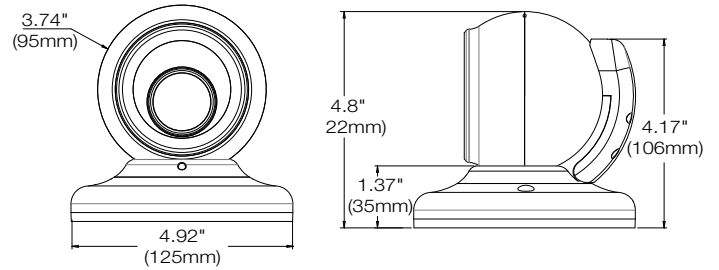

Summary

This MEGAPIX® IP camera provides 5MP resolution at real-time 30fps and features Star-Light Plus™ color in near-total darkness technology for quality video in any lighting condition, simultaneous H.265/H.264/MJPEG codec support and a 2.7-13.5mm vari-focal auto-focus lens with motorized zoom and 5x optical zoom. The weather-resistant vandal ball cameras are IP67-rated and offer true 90° tilting and 360° rotation, eliminate IR reflections and offer easy angle adjustment to pan, rotate and tilt the camera for optimal image quality. All MEGAPIX® cameras are ONVIF conformant, assuring their successful integration with any open platform solution on the market.

Features

- 5MP 1/2.8" image sensor at real-time 30fps
- Star-Light Plus™ color in near-total darkness technology
- 2.7-13.5mm vari-focal p-iris lens with motorized zoom and auto-focus
- True Wide Dynamic Range (WDR)
- Triple codecs (H.265, H.264, MJPEG) with simultaneous streaming
- 100' Smart IR™ with intelligent camera sync and no IR reflection
- Vandal ball housing reduces IR reflection with true 90° tilting and 360° rotation
- Smart DNR™ 3D digital noise reduction
- True day/night with mechanical IR cut filter
- Programmable privacy zones
- Auto gain control (AGC)
- Backlight compensation (BLC)
- Auto white balance (AWB)
- Motion detection
- Web server built-in
- PoE class 3 and DC12V
- ONVIF conformant, profile S
- IP67 dust-tight and waterproof to 3 feet
- IK 10-rated impact-resistant
- 5 year warranty