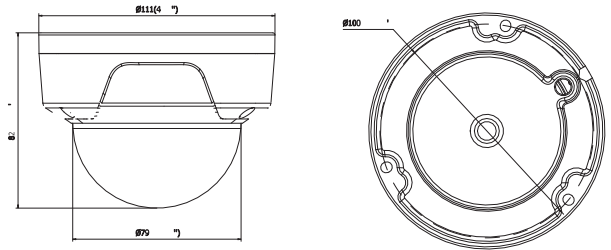

## Summary

The DWC- MVH2I4WV MEGApix® 2.1MP IP Camera provides real-time 1080p resolution at up to 30fps. Advanced technologies include Smart IR™, Wide Dynamic Range (DWDR), Smart DNR™ 3D Digital Noise Reduction and true Day/Night to deliver the best images in any type of lighting environment. Power over Ethernet (PoE) simplifies installation by connecting both power and network through a single cable. All MEGApix® cameras are ONVIF conformant, assuring their successful integration with any open platform solution on the market. Our weather resistant dome housing is IP66 rated, providing the ultimate benefits of the MEGApix® technology in a rugged enclosure.

## Dimensions (unit : mm [inch])