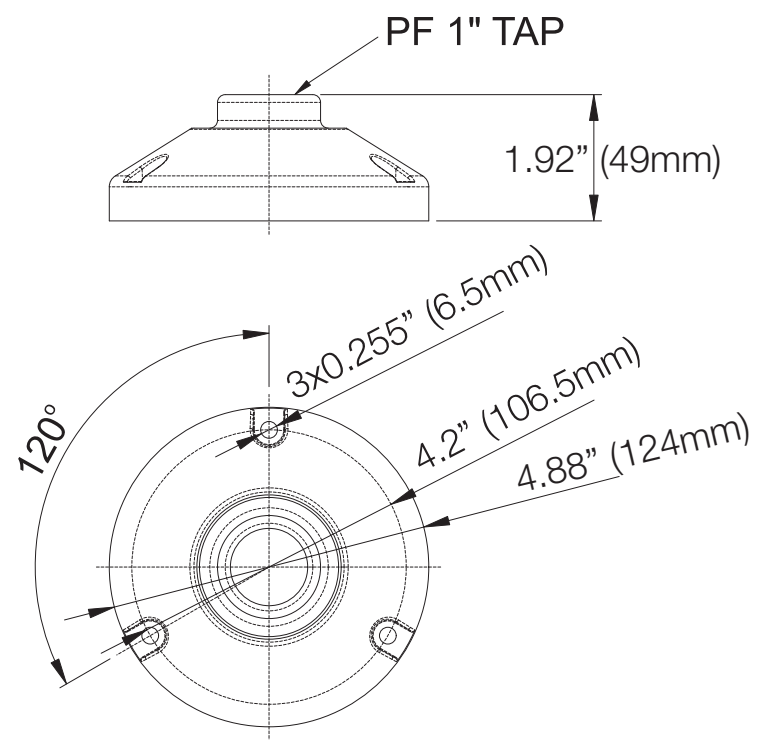

[Mount Base Size]

DATE	SCALE	MATERIAL
01.12.2017	1 : 2	Aluminum
 DIGITAL WATCHDOG Complete Surveillance Solutions		DESCRIPTION: DWC-P20CM2 Ceiling mount for STAR-LIGHT™ HD Over Coax 20X PTZ Camera