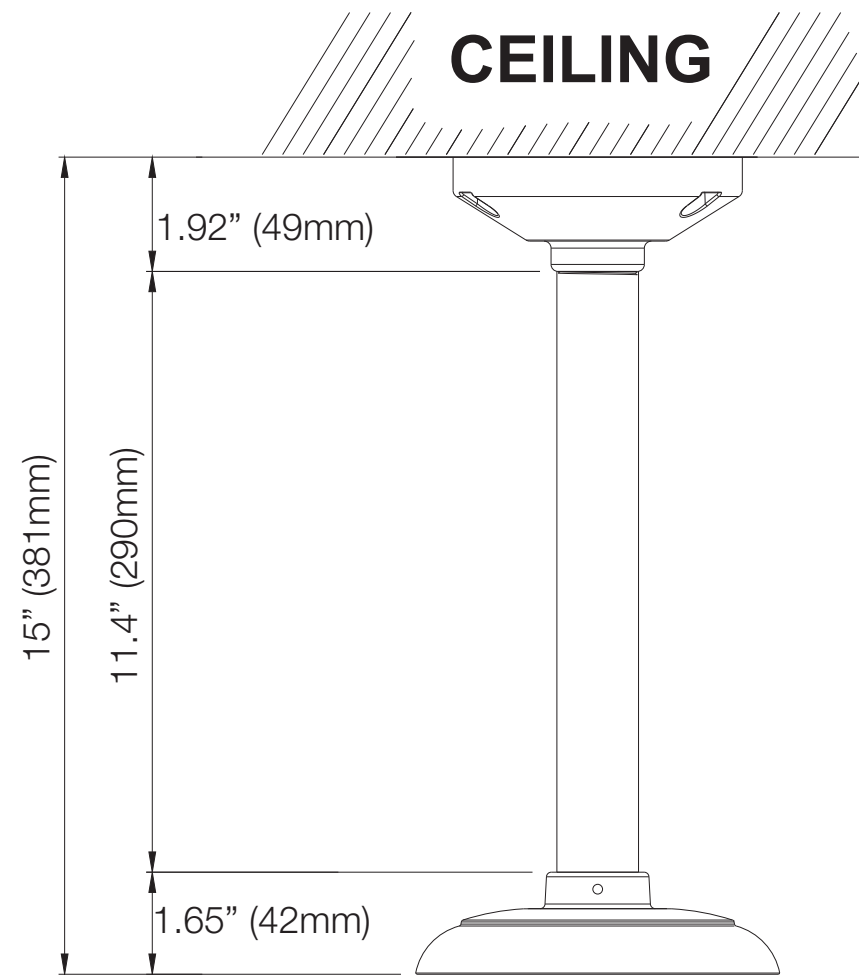

[Mount Base Size]

DATE	SCALE	MATERIAL
01.12.2017	1 : 2	Aluminum
 DIGITAL WATCHDOG Complete Surveillance Solutions		DESCRIPTION: DWC-P20CM2 Ceiling mount for STAR-LIGHT™ HD Over Coax 20X PTZ Camera