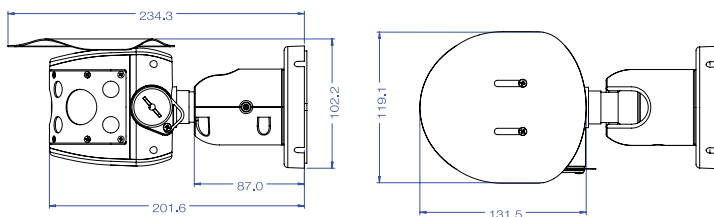

180° Panoramic View 1080p IP Camera DWC-PB2M4TIR

PANO™ Multi-Sensor 180° Panoramic View

DWC-PB2M4TIR
Camera shown with sun shield attached (included)

Dimensions (unit : mm)

Summary

The MEGApiX® PANO™ Bullet Camera is an IP network camera with three image sensors, offering real-time 1080P resolution using 3x 4.5mm fixed lenses. This allows the camera to reproduce stunning true HD 180° panoramic images. This camera represents a lower TCO and superior ROI for wide area surveillance, replacing the need to install and monitor multiple cameras. The camera's advanced technologies such as True Day/Night, 3D Digital Noise Reduction and Smart IR™ deliver the best images in virtually any lighting environment. Alarm in/out and two-way audio help you to monitor and react quickly to any event. Micro SD card slot for onboard storage. PoE simplifies installation by providing both power and a network connection through a single cable. The bullet housing is IP67-rated weather resistant. The cameras are ONVIF compliant, facilitating their successful integration with any open platform solution on the market.