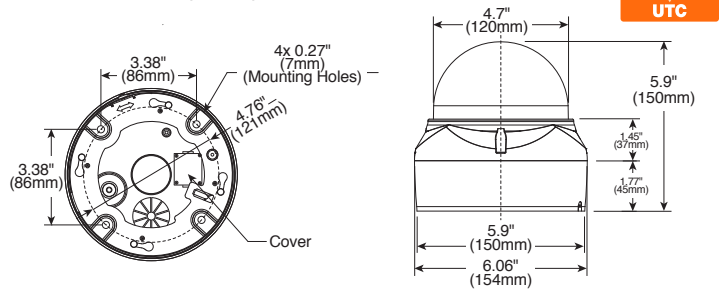

Accessories (Required. Sold Separately.)

DWC-P20WM2
Wall Mount for HD Coax
20x PTZ Camera

DWC-P20CM2
Ceiling Mount for HD
Coax 20x PTZ Camera

Dimensions

Unit: Inch (mm)

Specifications

IMAGE	
Image Sensor	1/2.8" CMOS Sensor
Active Pixels	1945(H)x1097(V)
Scanning System	Progressive scan
Synchronization	Internal
Resolution	HD-TVI : 1080p@25/30fps, 720p@25/30/50/60fps AHD : 1080p@25/30fps
Minimum Scene Illumination	(50IRE): 0.35 Lux [Color] (50IRE): 0.013 Lux [B&W]
Video Output	AHD 1080p30fps/720p60fps/720p30fps
LENS	
Focal Length	4.7-94mm
Lens Type	Remote Auto Focus Lens
Angle of View	55.5-3°
Zoom	20x Optical Zoom, 16x Digital Zoom
OPERATIONAL	
Shutter Speed	30fps : Auto(1/30,000-x8sec), Manual 60fps : Auto(1/50,000-x8sec), Manual
Backlight	Off/ On
De-Fog	Off/ On
Wide Dynamic Range (WDR)	Off/ On/, Night Off
Digital Noise Reduction	Off, Low, Middle, High
White Balance	Auto, Fluorescent, Incandescent, Outdoor, Manual
Day and Night	Day/ Night/ Auto
Mirror/ Flip	Yes
Privacy Zones	16 Privacy Zone Masks
PTZ FUNCTION	
Pan Range	360° Endless
Pan Speed	Max. 380°/sec.(Preset)
Tilt Range	-10-190°
Tilt Speed	Max. 380°/sec.(Preset)
Auto Calibration	0.1-6"
Preset	240
Tour	8
Pattern	8
Home Function	Yes
EXTERNAL IN/OUT	
Video HD-TVI or AHD Output	BNC Jack
Video Composite Output	BNC Jack
Alarm	4 Input, 2 Output
Control	RS-485, Baud Rate : 2,400-38,400bps(Default : 9,600bps)
ID(Camera Address)	1-3999
ENVIRONMENTAL	
Operating Temperature	14°F ~ 122°F (-10°C ~ 50°C)
Operating Humidity	than 90% (Non-Condensing)
IP Rating	IP66 (Weather Resistant)
Other Certifications	FCC, CE, ROHS
ELECTRICAL	
Power Requirements	12VDC, 24VAC
Power Consumption	1A(12W) @ 12VDC,24VAC
MECHANICAL	
Material	Aluminum
Dimensions	6.06 x 5.9 in (154 x 150 mm)
Weight	Approx. 3.5 lbs (1.6kg)