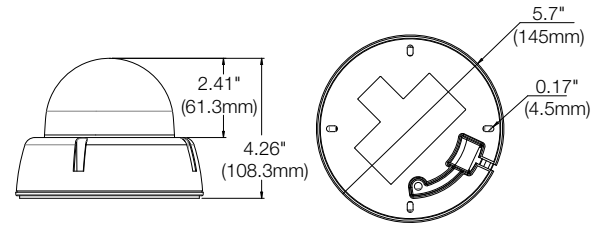

Accessories (Optional)

DWC-V1WM
Wall mount bracket

DWC-V1CNM
Corner mount

DWC-V1JUNC
Junction box

DWC-V1CM
Ceiling mount bracket

Dimensions

unit: Inch (mm)

Specifications

IMAGE	
Image sensor	5MP 1/2.8" CMOS
Active pixels	2608(H) x 1960(V)
Scanning system	Progressive scan
Frequency	60Hz / 50Hz
Signal technology	Universal HD over Coax® technology with HD-Analog, HD-TVI, HD-CVI to 5MP and all analog to 960H
Synchronization	Internal
Resolution	2592(H) x 1944(V)
Minimum scene illumination	0.08 lux (color) 0 lux (B&W)
Video output	HD-Analog and HD-TVI: 5MP/1944p @ 20fps and 12.5fps HD-Analog, HD-TVI and HD-CVI: 4MP/1440p @ 30fps HD-Analog, HD-TVI and HD-CVI: 2.1MP/1080p @ 30fps HD-Analog, HD-TVI and HD-CVI: 720p @ 30fps Analog CVBS: Up to 960H @ 30fps
2nd video output	CVBS output for video testing
I/O	
Alarm output	1 alarm output
LENS	
Focal length	2.7 - 13.5mm
Lens type	Vari-focal p-iris lens
Field of view (FoV)	122 - 40.8°
IR distance	100ft range
OPERATIONAL	
Shutter mode	Auto
Shutter speed	1/30-1/30,000
Backlight (BLC)	Yes
Star-Light (sense-up)	Off - x32
Wide Dynamic Range (WDR)	Double shutter WDR
Wide dynamic range (WDR) dB	120dB
Smart DNR™ 3D digital noise reduction	3D/2D DNR
White balance	Yes
Day / night	Auto, day (color), night (B/W)
Mirror / flip	Yes
Auto gain control	Max 72dB
Motion detection	Yes
Privacy zones	Yes
Sharpness	Yes
Gamma	0.45
De-fog	Yes
RS485 / UTP built-in	Pelco D / UTC
ENVIRONMENTAL	
Operating temperature	-4°F - 122°F (-20°C - 50°C)
Operating humidity	10-90% RH (non-condensing)
IP rating	IP66 environmental-rated dust-tight and water-resistant
IK rating	IK 10-rated impact-resistant
Other certifications	FCC, CE, ROHS
ELECTRICAL	
Power requirements	DC12V/AC24V dual voltage
Power consumption	DC12V(LED OFF): 3.3W (275mA) DC12V(LED ON): 5.9W (495mA) AC24V(LED OFF): 2.75W (200mA) AC24V(LED ON): 5.3W (360mA)
MECHANICAL	
Material	Aluminum vandal housing, polycarbonate dome
Dimensions	5.7" x 4.26" (145 x 108.3 mm)
Weight	1.98lbs (0.9kg)