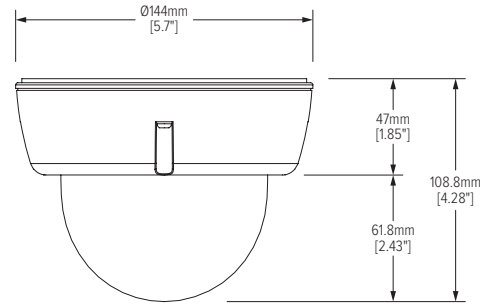

DWC-V1CM
Pendant Mount for V1,
V3, V5 & V6 Outdoor
Dome Cameras

Dimensions (unit : mm [inch])

Specifications

IMAGE	
Image Sensor	1/2.7" CMOS Sensor
Active Pixels	1920(H) x 1080(V)
Scanning System	Progressive scan
Frequency	60Hz/50Hz
Signal Technology	2.0 Megapixel AHD
Synchronization	Internal
Resolution	1920x1080 (1080p)
Minimum Scene Illumination	F1.4 (30IRE): 0.5Lux [Color] F1.4 (30IRE): 0 Lux [B&W]
S/N Ratio	55dB
Video Output	AHD 1080p30fps/720p60fps/720p30fps
LENS	
Focal Length	2.8 ~ 12mm
Lens Type	P-Iris Varifocal
IR Distance	100ft
OPERATIONAL	
Shutter Speed	1/30(25)-1/30,000
Backlight	Off/ On
STAR-LIGHT (Sense-up)	OFF, x2 -x32
Wide Dynamic Range (WDR)	Off/ On
Digital Noise Reduction	Off, Low, Middle, High
White Balance	Auto / Auto-Ex/ Preset / Manual
Day and Night	Day/ Night/ Auto
Mirror/ Flip	Yes
Auto Gain Control	Max 60dB
Motion Detection	Yes
Privacy Zones	4 Privacy Zones
Sharpness	0 ~ 10
Gamma	0.45 ~ 0.75
Digital Zoom	x1.0 ~ x16.0
ENVIRONMENTAL	
Operating Temperature	-20°C ~ 50°C (-4°F ~ 122°F)
Operating Humidity	than 90% (Non-Condensing)
IP Rating	IP66 (Weather Resistant)
Other Certifications	FCC, CE, ROHS
ELECTRICAL	
Power Requirements	DC12V
Power Consumption	LED Off: 3.06W, 255mA LED On: 3.78W, 315mA
MECHANICAL	
Material	Aluminum
Dimensions	145 x 108.8 mm (5.7 X 4.28 in)
Weight	1.65lbs