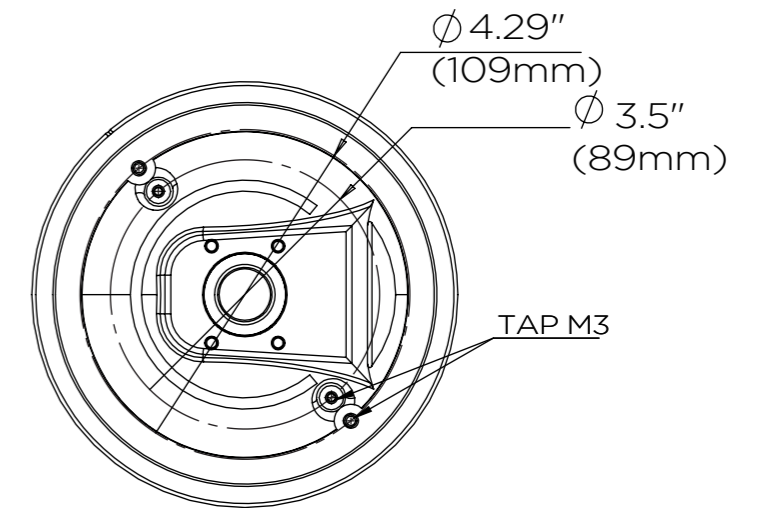

A-A
1:4

B-B
1:3

DATE	SCALE	MATERIAL	TYPE
04/29/2020		Aluminum	Fixed
		DESCRIPTION DWC-V7CMW Ceiling mount bracket for white V7 ultra low-profile vandal dome cameras	