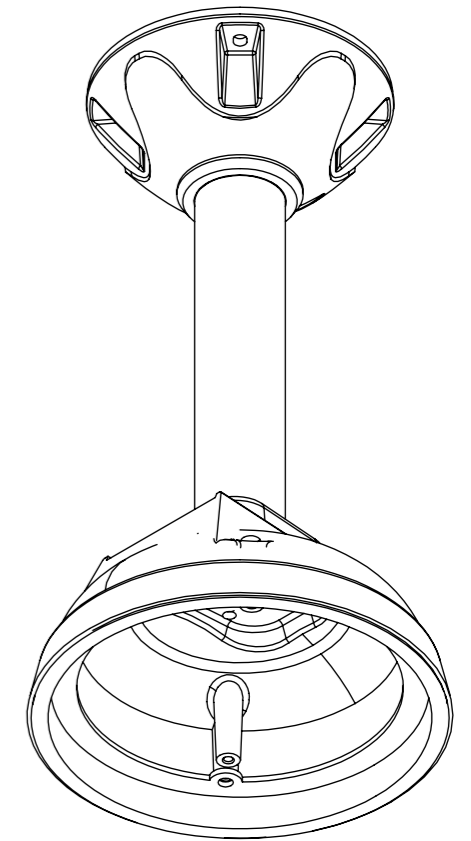

A-A
1:4

B-B
1:3

DATE	SCALE	MATERIAL	TYPE
04/29/2020		Aluminum	Fixed
		DESCRIPTION DWC-V7CMW Ceiling mount bracket for white V7 ultra low-profile vandal dome cameras	