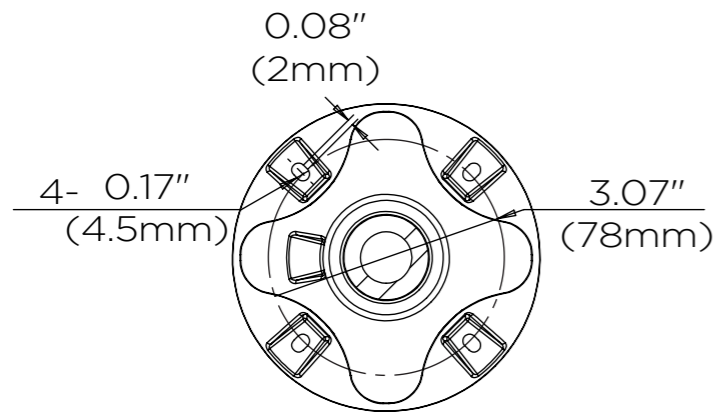

A-A
1:4

B-B
1:3

DATE	SCALE	MATERIAL	TYPE
04/29/2020		Aluminum	Fixed
		DESCRIPTION DWC-V7CMW Ceiling mount bracket for white V7 ultra low-profile vandal dome cameras	