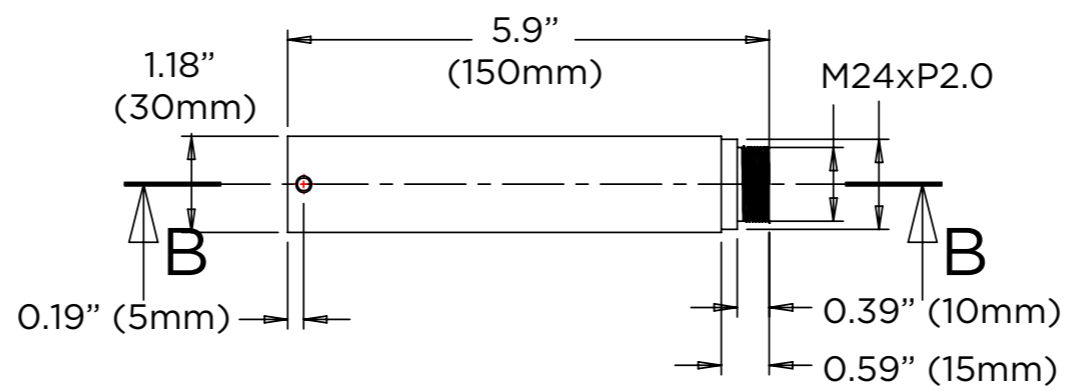

A-A
1:4

B-B
1:3

DATE	SCALE	MATERIAL	TYPE
04/29/2020		Aluminum	Fixed
		DESCRIPTION DWC-V7CMW Ceiling mount bracket for white V7 ultra low-profile vandal dome cameras	