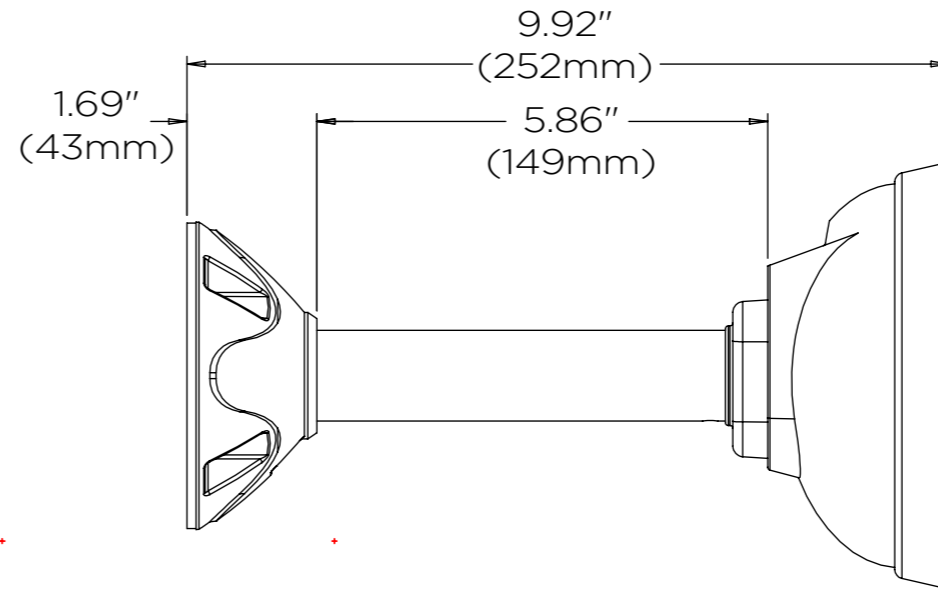

A-A
1:4

B-B
1:3

DATE	SCALE	MATERIAL	TYPE
04/29/2020		Aluminum	Fixed
		DESCRIPTION DWC-V7CMW Ceiling mount bracket for white V7 ultra low-profile vandal dome cameras	