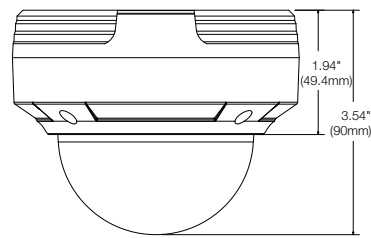

Accessories (Optional)

DWC-V8WM
Wall mount

DWC-V8CMJ
Ceiling mount

DWC-V8JUNC
Junction box

Dimensions

unit: Inch (mm)

Specifications

IMAGE	
Image sensor	5MP 1/2.7" CMOS sensor
Active pixels	2592(H) x 1944(V)
Scanning system	CMOS line-by-line
Frequency	60Hz/50Hz
Signal technology	Universal HD over Coax [®] Technology supports HD-Analog, HD-TVI, HD-CVI and all analog to 960H signal
Resolution	5MP: 2560 x 1936 @ 20fps 4MP: 2560 x 1440 @ 30fps
Minimum scene illumination	0.01 lux (color) 0 lux (B&W)
Video output	HD-Analog, HD-TVI and HD-CVI 5MP at 20fps, 4MP at 30fps Analog up to 960H at 30fps
LENS	
Focal length	2.8mm, F1.2
Lens type	Fixed lens
Field of view (FoV)	91°
IR distance	100ft range
OPERATIONAL	
Shutter mode	Auto, manual
Shutter speed	1 / 60s ~ 1 / 1000000s
Backlight (BLC)	Yes
Wide Dynamic Range (WDR)	D-WDR
3D digital noise reduction	Digital noise reduction
White balance	Yes
Day / night	True day/night
Mirror / flip	Yes
Auto gain control	Auto
Sharpness	Yes
Up the Coax (UTC) camera control	UTC camera control
ENVIRONMENTAL	
Operating temperature	-22°F ~ 122°F (-30°C ~ 50°C)
Operating humidity	10 % ~ 90 % humidity
IP rating	IP66 certified weather and tamper resistant
IK rating	IK10 rated impact resistant
Other certifications	CE, FCC, RoHS
ELECTRICAL	
Power requirements	DC12V
Power consumption	IR ON : < 4W
	IR OFF : < 1W
MECHANICAL	
Material	Metal vandal housing, polycarbonate dome
Dimensions	3.54" x 4.59" inch (90 x 116.7 mm)
Weight	1.33 lb (0.605kg)