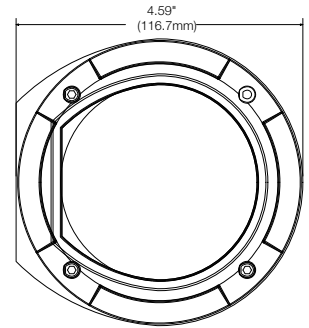

Accessories (Optional)

DWC-V8WM
Wall mount

DWC-V8CMJ
Ceiling mount

DWC-V8JUNC
Junction box

Dimensions

unit: Inch (mm)

Specifications

IMAGE	
Image sensor	5MP 1/2.7" CMOS sensor
Active pixels	2592(H) x 1944(V)
Scanning system	CMOS line-by-line
Frequency	60Hz/50Hz
Signal technology	Universal HD over Coax [®] Technology supports HD-Analog, HD-TVI, HD-CVI and all analog to 960H signal
Resolution	5MP: 2560 x 1936 @ 20fps 4MP: 2560 x 1440 @ 30fps
Minimum scene illumination	0.01 lux (color) 0 lux (B&W)
Video output	HD-Analog, HD-TVI and HD-CVI 5MP at 20fps, 4MP at 30fps Analog up to 960H at 30fps
LENS	
Focal length	2.8mm, F1.2
Lens type	Fixed lens
Field of view (FoV)	91°
IR distance	100ft range
OPERATIONAL	
Shutter mode	Auto, manual
Shutter speed	1 / 60s ~ 1 / 1000000s
Backlight (BLC)	Yes
Wide Dynamic Range (WDR)	D-WDR
3D digital noise reduction	Digital noise reduction
White balance	Yes
Day / night	True day/night
Mirror / flip	Yes
Auto gain control	Auto
Sharpness	Yes
Up the Coax (UTC) camera control	UTC camera control
ENVIRONMENTAL	
Operating temperature	-22°F ~ 122°F (-30°C ~ 50°C)
Operating humidity	10 % ~ 90 % humidity
IP rating	IP66 certified weather and tamper resistant
IK rating	IK10 rated impact resistant
Other certifications	CE, FCC, RoHS
ELECTRICAL	
Power requirements	DC12V
Power consumption	IR ON : < 4W
	IR OFF : < 1W
MECHANICAL	
Material	Metal vandal housing, polycarbonate dome
Dimensions	3.54" x 4.59" inch (90 x 116.7 mm)
Weight	1.33 lb (0.605kg)