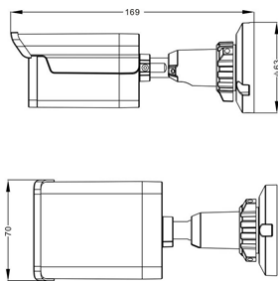

Key Features

- > 4 Mega Pixel
- > Outdoor, Waterproof, Mini-Bullet
- > Durable All Aluminum Housing
- > Lens 3.6mm
- > Wide Dynamic Range
- > Night Vision Smart IR, 2 IR LED's, 30m range
- > Triple RTSP Streams

Dimension Drawing

Camera

Pixels	4 Mega Pixel
Resolutions	2592*1520/2560*1440/20fps, 2304*1296/30fps, 1920x1080/30fps
Lens	3.6mm lens
Night Vision	2 IR LED with 30m range
Field of View	85 deg
Dynamic Range	Wide Dynamic Range & Highlight Compensation
Digital Noise Reduction	Yes with Defog capability
Digital Image Stabilization	Automatic
Applications	Best for modest outdoor areas or large indoor areas: Small Parking lots, fields, parking garages, work yards, back yards, outdoor entrances, warehouses
Image Sensor	1/3" progressive scan CMOS
Iris	Fixed
Shutter Speed	1/5s to 1/20000s
Min Illumination	Color 0.01Lux; IR ON 0 Lux

Interface

Ethernet	Waterproof RJ-45 Female 10/100 Base-T
----------	---------------------------------------

Physical/Power

Power	DC12V/Power Over Ethernet
Power Consumption	2.5W IR Off, 5W IR On
Operating Temperature	-30°C to +60°C
Operating Humidity	0% - 90% RH
Waterproof	IP66
Approvals	CE/FCC
Dimensions	169mm x 70mm x 60mm
Weight	631 grams
Housing	All Aluminum with Locking Ball Aimable Mount