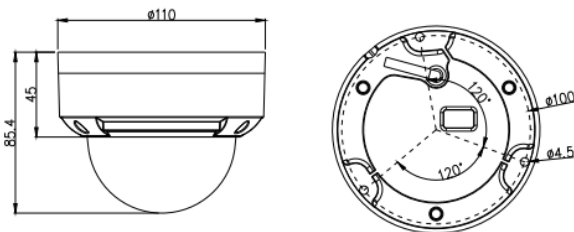

Key Features

- > 4 Mega Pixel
- > Indoor/Outdoor Waterproof Vandal Dome
- > Durable All Aluminum Housing, IP67 & IK10
- > Fixed lens 2.8mm
- > Wide Dynamic Range & Ultra Low Light Color
- > Night Vision Smart IR, IR LEDs, 30m range
- > Quad RTSP Streams

Dimension Drawing

Camera

Pixels	4 Mega Pixel
Resolutions	2592x1520/2560x1440/2304x1296/ 1920x1080/1280x720 @25/30fps
Lens	2.8mm
Night Vision	Smart IR LEDs with up to 30m range
Field of View	100°
Dynamic Range	WDR (120dB) and HLC/BLC
Digital Noise Reduction	2D/3D DNR and Defog
Digital Image Stabilization	Automatic
Applications	Best for small indoor areas: stock room, lobby, hallways, elevators, IT closets, storage rooms, entrances, interview rooms
Image Sensor	1/2.8" progressive scan CMOS
Iris	Fixed
Shutter Speed	1/5s to 1/20000s
Min Illumination	Color 0.01Lux; IR ON 0 Lux

Interface

Ethernet	Waterproof RJ-45 Female 10/100 Base-T
Audio	1Ch audio in, 1Ch audio out
BNC output	Built-in CVBS output
Edge Storage	Micro SD/SDHC/SDXC slot, Max 128GB

Physical/Power

Power	DC12V/Power Over Ethernet (IEEE 802.3af)
Power Consumption	3.5W IR Off, 8W IR On
Operating Temperature	-30°C to +50°C
Operating Humidity	0% - 90% RH
Ingress Rating	IP67 and IK10
Approvals	CE/FCC
Dimensions	Φ 110 x 85.4mm
Weight	390 grams
Housing	All Aluminum