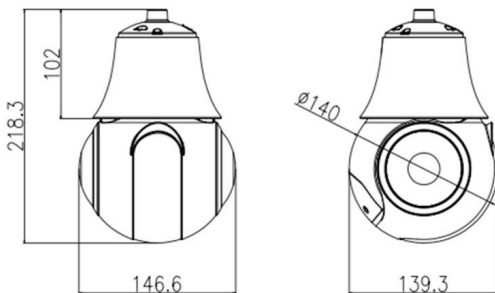

Key Features

- > 5 Mega Pixel
- > Indoor/Outdoor Weatherproof Dome
- > Durable All Aluminum Housing
- > Motorized Lens 4.7-56.4mm zoom and focus
- > Wide Dynamic Range
- > Night Vision Smart IR, Up to 80m Range
- > Triple RTSP Streams

Dimension Drawing

Eagle Eye Part Numbers

EN-CDUZ-003a	Eagle Eye Camera DZ03 Indoor/Outdoor Dome 5Mpix, IR, IP66, 4.7mm-56.4mm Moto lens, POE+
EN-CAWA-003	Eagle Eye Camera Wall Arm WA003 (DZ03)
EN-CAPE-002	Eagle Eye Camera Pendant PE002 (DZ03)
EN-CABX-004	Eagle Eye Camera Junction Box BX004 (WA03,PE02,DF03)
EN-RRCO2	Eagle Eye Camera+ Rapid Replacement

Interface

Ethernet	Waterproof RJ-45 Female 10/100 Base-T
Audio	1Ch audio in, 1Ch audio out
BNC output	N/A
Edge Storage	Micro SD/SDHC/SDXC slot, Max 64GB

Physical/Power

Power	AC24V/POE+, Power Supply Included
Power Consumption	Less than 25W
Operating Temperature	-40°C to +60°C
Operating Humidity	0% - 90% RH
Waterproof	IP66
Approvals	CE/FCC
Dimensions	Φ130×112mm
Weight	1.5Kg
Housing	Aluminum and Composite