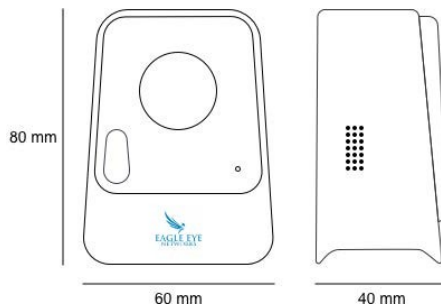

The Eagle Eye Mobile Camera MC02 is a 4G/LTE direct to cloud high-performance small package 2.43 Mega Pixel camera with all the features necessary to get clarity under both day and night conditions. Small and ideally formed it can be installed in minutes and provide quality video. Ideal for temporary locations or areas that have limited network availability. 4G/LTE data plans and SIMs are available in most countries from Eagle Eye Networks.

Key Features

- > 2.43 Mega Pixel
- > 4G/LTE direct cloud connection
- > Indoor/Outdoor Waterproof IP64
- > Integrated Microphone and Speaker
- > Durable Housing with Magnetic Mount
- > Fixed lens 2.8mm
- > Night Vision Smart IR, 10m range

Dimension Drawing

Camera

Pixels	2.43 Mega Pixel
Resolutions	1920x1080/1280x720 @15fps
Lens	2.8mm
Night Vision	IR LEDs with up to 10m range
Field of View	138°
Dynamic Range	WDR
Applications	Best for monitoring remote areas or areas where wiring is difficult. Good for construction sites, remote locations, elderly care, or temporary installation.
Image Sensor	1/3" progressive scan CMOS
Iris	Fixed
Shutter Speed	1/5s to 1/20000s
Min Illumination	Color 0.5Lux; IR ON 0 Lux

Interface

Mobile	4G/3G LTE
Audio	Built in Microphone and Speaker
PIR	Integrated PIR Motion Sensor
Status LED	3

Physical/Power

Power	DC5V (USB Power supply included or USB Battery)
Power Consumption	4W IR Off, 8W IR On
Operating Temperature	-20°C to +40°C
Operating Humidity	0% - 90% RH
Waterproof	IP64
Approvals	CE/FCC/UL
Dimensions	Φ 80 x 60 x 40mm
Weight	150 grams
Housing	Durable steel back with integrated magnet