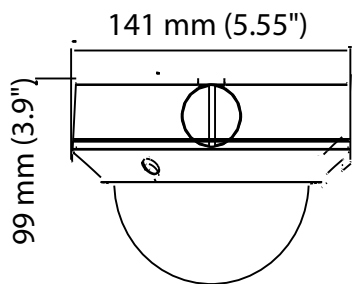

Physical Interfaces:

Specification:

MODEL	ESNC214-VDZ
Camera	
Image Sensor	1/3" progressive scan CMOS
Min. Illumination	Color: 0.01 Lux @(F1.2, AGC ON), 0.018Lux @(F1.6, AGC ON)
Shutter Speed	1/3 s to 1/100, 000 s, support slow shutter
Slow Shutter	Yes
Auto-Iris	No
Day & Night	IR cut filter
Digital Noise Reduction	3D DNR
WDR	120 dB
Angle Adjustment	Pan: 0° to 355°, tilt: 0° to 70°, rotation: 0° to 360°
Lens	
Focal Length	2.8 to 12 mm
Aperture	F1.6
Focus	Auto
FOV	Horizontal field of view: 98° to 28° Vertical field of view: 51° to 16° Diagonal field of view: 115° to 32°
Lens Mount	14
IR	
IR Range	Up to 30 m
Wavelength	850 nm
Compression Standard	
Video Compression	Main stream: H.265/H.264 Sub stream: H.265/H.264/MJPEG
H.264 Type	Baseline Profile/Main Profile/High Profile
H.264+	Main stream supports
H.265 Type	Main Profile
H.265+	Main stream supports
Video Bit Rate	32 Kbps to 8 Mbps
Smart Feature-set	
Region of Interest	1 fixed region for main stream and sub-stream
Image	
Max. Resolution	2560 × 1440
Main Stream Max. Frame Rate	50Hz: 20fps (2560 × 1440), 25fps (2304 × 1296, 1920 × 1080, 1280 × 720) 60Hz: 20fps (2560 × 1440), 30fps (2304 × 1296, 1920 × 1080, 1280 × 720)
Sub-stream	50Hz: 25fps (640 × 480, 640 × 360, 320 × 240) 60Hz: 30fps (640 × 480, 640 × 360, 320 × 240)
Image Enhancement	BLC, 3D DNR
Image Setting	Saturation, brightness, contrast, sharpness, AGC, white balance adjustable by client software or web browser
Day/Night Switch	Auto, scheduled
Network	
Network Storage	Support Micro SD/SDHC/SDXC card (128G), local storage and NAS
Alarm Trigger	Motion detection, video tampering alarm, network disconnected, IP address conflicted, illegal login
Protocols	TCP/IP, ICMP, HTTP, HTTPS, FTP, DHCP, DNS, DDNS, RTP, RTSP, RTCP, PPPoE, NTP, UPnP, SMTP, SNMP, IGMP, 802.1X, QoS, IPv6, UDP, Bonjour
General Function	One-key reset, anti-flicker, heartbeat, mirror, password protection, privacy mask, watermark, IP address filter
Firmware Version	5.5.3
API	ONVIF (PROFILE S, PROFILE G), ISAPI
Simultaneous Live View	Up to 6 channels
User/Host	Up to 32 users 3 levels: Administrator, Operator and User
Client	CMS, Guarding Vision
Web Browser	IE8+, Chrome 31.0-44, Firefox 30.0-51, Safari 8.0+
Interface	
Communication Interface	1 RJ45 10M/100M self-adaptive Ethernet port
Video Output (Without -Z)	1Vp-p composite output (75 Ω/BNC)
Reset Button	Yes
General	
Operating Conditions	-30 °C to 50 °C (-22 °F to 122 °F), humidity: 95% or less (non-condensing)
Power Supply	12 VDC ± 25%, 5.5 mm coaxial power plug PoE (802.3af, class 3)
Power Consumption and Current	12 VDC, 0.8 A, Max: 10 W; PoE: (802.3af, 36 V to 57 V), 0.35 A to 0.2 A,
Protection Level	IP67, IK10, TVS 2000V lightning protection, surge protection and voltage transient protection
Material	Metal & Plastic
Dimensions	Camera: 141 mm × 99.9 mm (5.6" × 3.9") With package: 140 mm × 140 mm × 154 mm (5.5" × 5.5" × 6.1")
Weight	Camera: approx. 820 g (1.8 lb.) With package: approx. 1200 g (2.6 lb.)