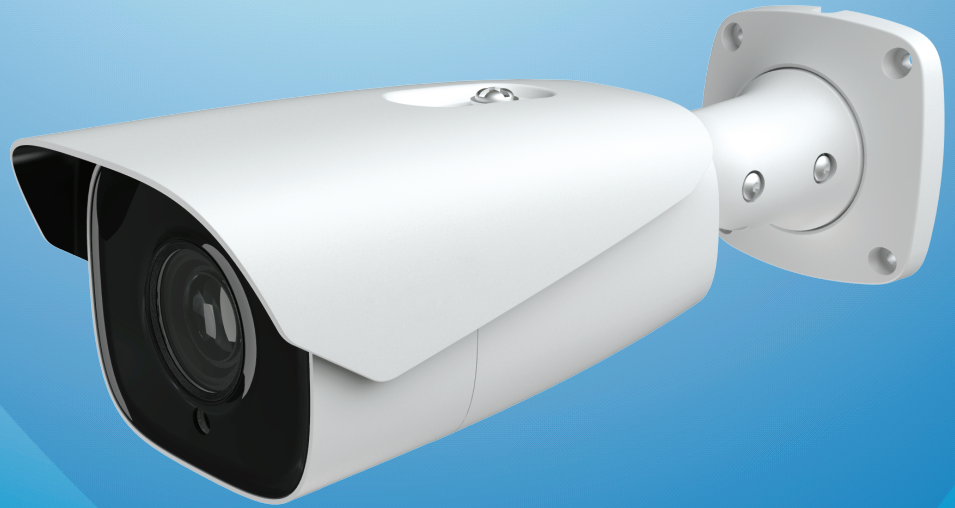

IP-5IR4E33/MZ

4MP Network IR Water-Proof
Bullet Camera

- 4MP (2592 × 1520) H.265 full real time coding
- Max. resolution: 2592 × 1520
- ICR auto switch, true day / night
- 50 ~ 70m IR night view distance
- 3D DNR, true WDR, HLC, BLC, Defog, Smart IR and ROI coding
- Built-in micro SD card slot; up to 128GB
- DC12V/PoE power supply
- IP67 ingress protection
- Support three streams
- P2P function optional
- Support remote monitoring by smart phones & tablet PCs with iOS and Android OS
- Intelligent analytics