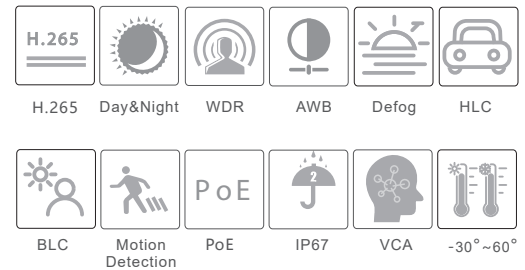

IP-5IR4E33/MZ

4MP Network IR Water-Proof
Bullet Camera

- 4MP (2592 × 1520) H.265 full real time coding
- Max. resolution: 2592 × 1520
- ICR auto switch, true day / night
- 50 ~ 70m IR night view distance
- 3D DNR, true WDR, HLC, BLC, Defog, Smart IR and ROI coding
- Built-in micro SD card slot; up to 128GB
- DC12V/PoE power supply
- IP67 ingress protection
- Support three streams
- P2P function optional
- Support remote monitoring by smart phones & tablet PCs with iOS and Android OS
- Intelligent analytics