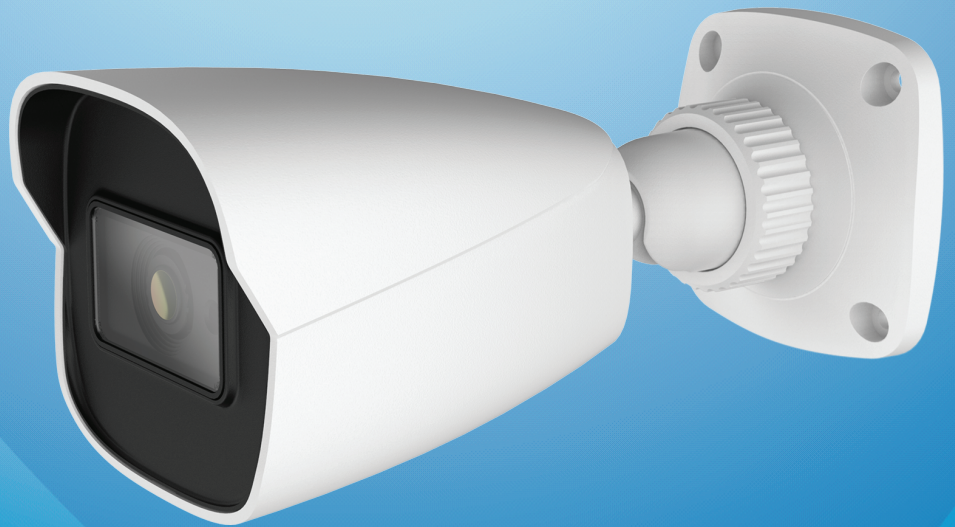

# IP-5IR4S31/28

4MP Network IR Water-proof  
Bullet Camera

- 4MP ( 2560 × 1440) H.265 coding
- Max.resolution: 2560 × 1440
- ICR auto switch, true day / night, ROI coding
- 3D DNR, digital WDR, HLC, BLC, defog
- 20~30m IR night view distance
- DC12V/PoE power supply
- P2P function optional
- IP 67 ingress protection
- Support three streams
- Support remote monitoring by smart phones& tablet PCs with iOS and Android OS
- Intelligent analytics (optional): object removal detection, abnormal video signal detection, line crossing detection and region intrusion detection