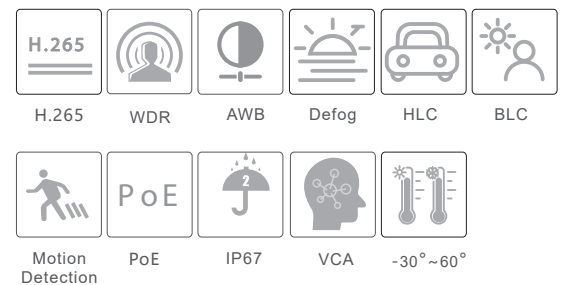

# IP-5IR4S31/28

4MP Network IR Water-proof  
Bullet Camera

- 4MP ( 2560 × 1440) H.265 coding
- Max.resolution: 2560 × 1440
- ICR auto switch, true day / night, ROI coding
- 3D DNR, digital WDR, HLC, BLC, defog
- 20~30m IR night view distance
- DC12V/PoE power supply
- P2P function optional
- IP 67 ingress protection
- Support three streams
- Support remote monitoring by smart phones& tablet PCs with iOS and Android OS
- Intelligent analytics (optional): object removal detection, abnormal video signal detection, line crossing detection and region intrusion detection