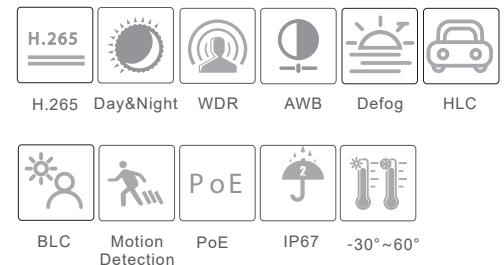

IP-5IRD2M01-W-2.8

2MP Network IR Water-Proof
Dome Camera

- 2MP (1920 × 1080) H.265 full real time coding
- Max. resolution: 1920 × 1080; ICR auto switch, true day / night
- 20 ~ 30m IR night view distance
- 3D DNR, Digital WDR, HLC, BLC and Defog
- ROI coding
- Hardware reset
- Built-in micro SD card slot, up to 128GB
- PoE power supply optional
- Support smart phone, iPad, remote monitoring
- IP67 ingress protection;
- Support dual streams