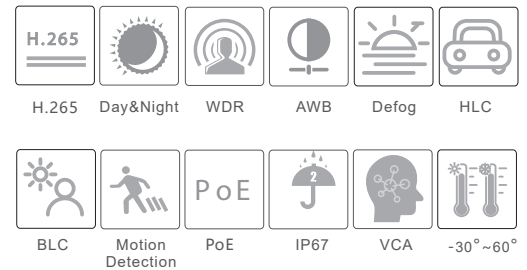

IP-5IRD4E34/28

4MP Network IR Water-Proof
Dome Camera

- 4MP (2592 × 1520) H.265 full real time coding
- Max. resolution: 2592 × 1520
- ICR auto switch, true day / night
- 20 ~ 30m IR night view distance
- 3D DNR, true WDR, HLC, BLC, Defog, Smart IR and ROI coding
- Hardware reset; Built-in micro SD card slot
- DC12V/PoE power supply
- IP67 ingress protection
- Support three streams
- P2P function optional
- Support remote monitoring by smart phones & tablet PCs with iOS and Android OS
- Intelligent analytics