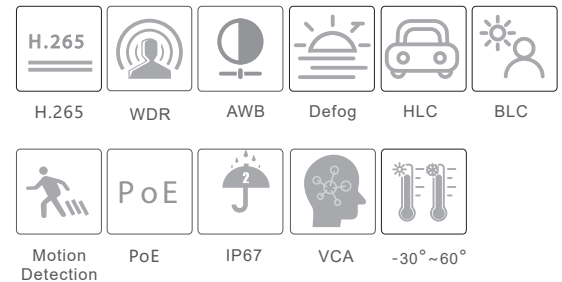

IP-5IRD4S34/28

4MP Network IR Water-proof
Dome Camera

- 4MP (2560 × 1440) H.265 coding
- Max.resolution: 2560 × 1440
- ICR auto switch, true day / night, ROI coding
- 3D DNR, digital WDR, HLC, BLC, defog
- 20~30m IR night view distance
- DC12V/PoE power supply
- 1CH built-in MIC
- P2P function optional
- IP 67 ingress protection
- Support three streams
- Support remote monitoring by smart phones& tablet PCs with iOS and Android OS
- Intelligent analytics (optional): object removal detection, abnormal video signal detection, line crossing detection and region intrusion detection