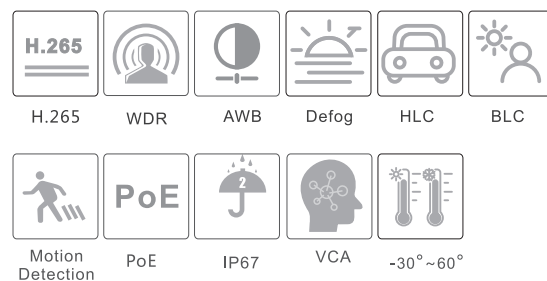

IP-5IRD5A35/MZ-PA

5MP Active Deterrence Turret Network Camera

- 5MP (2592x1944) H.265 full real time coding
- Max. resolution: 2592x1944; ICR auto switch, true day/night
- 30~50m IR night view distance
- Motorized zoom lens
- 3D DNR, True WDR, HLC, BLC and ROI coding
- 1CH audio input; 1CH audio output, 1CH speaker, 1CH Mic
- Hardware reset; Built-in micro SD card slot, up to 128GB
- DC12V/PoE power supply
- IP67 ingress protection; Support 3 streams
- P2P function optional
- Support mobile surveillance by smart phones with iOS and Adroid OS
- Intelligent analytics: abnormal video signal detection (scene change, video tampering), line crossing detection (human/vehicle classification), region, intrusion detection (human/vehicle classification), sound and light warning