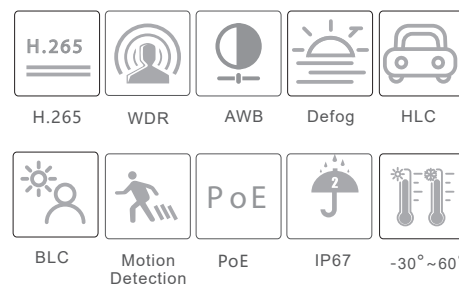

IP-5IRD5S34/G28

5MP Network IR Water-proof
Dome Camera

- 5MP (2592 × 1944) H.265 coding
- Max.resolution: 2592 × 1944
- ICR auto switch, true day / night, ROI coding
- 3D DNR, digital WDR, HLC, BLC, defog
- 20~30m IR night view distance
- 1CH built-in MIC
- DC12V/PoE power supply
- IP 67 ingress protection
- Support three streams
- P2P function (optional)
- Support remote monitoring by smart phones & tablet PCs with iOS and Android OS
- Intelligent analytics (optional): object removal detection, abnormal video signal detection, line crossing detection and intrusion detection