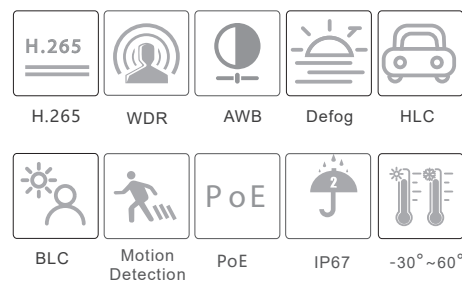

IP-5IRD5S35/GMZ

5MP Network IR Water-Proof
Dome Camera

- 5MP (2592 × 1944) H.265 coding
- Max.resolution: 2592 × 1944
- Manual or motorized zoom lens optional
- ICR auto switch, true day / night, ROI coding
- 3D DNR, digital WDR, HLC, BLC, defog
- 30~50m IR night view distance
- 1CH built-in MIC
- DC12V/PoE power supply
- IP 67 ingress protection
- Support three streams
- P2P function (optional)
- Support remote monitoring by smart phones & tablet PCs with iOS and Android OS
- Intelligent analytics (optional): object removal detection, abnormal video signal detection, line crossing detection and intrusion detection