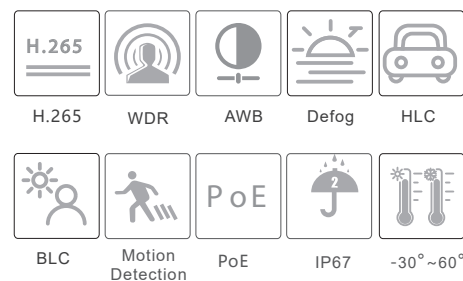

IP-5IRD5S35/MZ

5MP Network IR Water-Proof Dome Camera

- 5MP (2592 × 1944) H.265 coding
- Max.resolution: 2592 × 1944
- Manual or motorized zoom lens optional
- ICR auto switch, true day / night, ROI coding
- 3D DNR, digital WDR, HLC, BLC, defog
- 30~50m IR night view distance
- 1CH built-in MIC
- DC12V/PoE power supply
- IP 67 ingress protection
- Support three streams
- P2P function (optional)
- Support remote monitoring by smart phones & tablet PCs with iOS and Android OS
- Intelligent analytics (optional): object removal detection, abnormal video signal detection, line crossing detection and intrusion detection