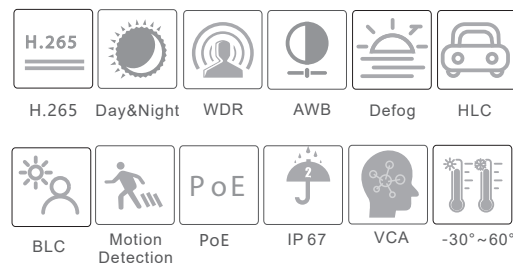

SPECIFICATIONS

Specifications	Model	IP-5IRD8S35/MZ
Camera		
Image Sensor	1 / 3 "CMOS	
Image Size	3840 × 2160	
Electronic Shutter	1 / 25 s ~ 1 / 100000 s	
Iris Type	Fixed Iris	
Min. Illumination	0.11 lux @F1.4, AGC ON; 0 lux with IR 0.032 lux @ F1.2, AGC ON; 0 lux with IR	
Lens	2.8~12mm@F1.4; Motorized zoom lens Horizontal field of view: 102.7°~32.2°	
Lens Mount	Φ 14	
Wide Dynamic Range	Digital WDR	
BLC	Yes	
HLC	Yes	
Defog	Yes	
Digital NR	3D DNR	
Angle Adjustment	Pan: 0°~360°; Tilt:0°~80°; Rotation: 0°~360°	
Image		
Video Compression	H.265 / H.264	
H.264 Compression Standard	Baseline Profile/Main Profile/High Profile	
Resolution	8MP (3840 × 2160), 6MP (3072 × 2048), 5MP (2592 × 1944), 720P (1280 × 720), D1, CIF, 480 × 240	
Main Stream	8MP/ 6MP/ 5MP(1~20fps)	
Sub Stream	720P/D1/CIF (1~20fps)	
Third Stream	D1/CIF/480x240(1~20fps)	
Bit Rate	64 Kbps ~ 8 Mbps	
Bit Rate Type	VBR / CBR	
Audio Compression	G711A / U	
Image Settings	ROI, Saturation, Brightness, Chroma, Contrast, Wide Dynamic, Sharpen, NR, etc. adjustable through client software or web browser	
ROI	Each ROI to be configured separately	
Interfaces		
Network	RJ45	
Video Output	No	
Audio	1CH built-in MIC; 1CH audio input	
Storage	Built-in micro SD card slot; up to 128GB	
Hardware Reset	Yes	
Functions		
Remote Monitoring	Web browsing, CMS remote control	
Online Connection	Support simultaneous monitoring for up to 3 users; Support multi-stream real time transmission	
Network Protocol	UDP, IPv4, IPv6, DHCP, NTP, RTSP, PPPoE, DDNS, SMTP, FTP, 802.1x, UPnP, HTTP, HTTPS, QoS	
Interface Protocol	ONVIF, GB-T/28181-2011	
Storage	Network remote storage; micro SD card storage	
Smart Alarm	Motion detection, SD card error, SD card full	
Intelligent Analytics	Region intrusion detection, scene change detection, object removal detection and line crossing detection	
General Function	Watermark, IP address filtering, video mask, heartbeat, illegal login lock	
PoE	Yes	
IR Distance	30 ~ 50 m	
Ingress Protection	IP 67	