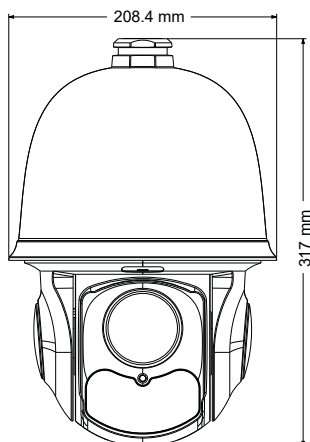

Dimensions

Specifications

Specifications	Model	IP-5PT96E2-IR-20X-H
Camera		
Image Sensor		1 / 2.8" Progressive CMOS
Effective Pixels		2048 × 1536
Horizontal Resolution		1300 TVL
Min. Illumination		0 Lux
IR Distance		100 m
White Balance		Auto / Manual
WDR		120dB
S / N Ratio		Max 48dB
Day / Light		Auto / Manual
Focus Mode		Auto / Manual
Lens		20× Zoom, f = 5.5 ~ 110 mm, F1.6 ~ F3.5
PTZ		
Pan Range		360° endless rotation
Pan Speed		Preset speed : 150 °/s; Manual control speed : 0.5 ~ 80 °/s
Tilt Range		0 ~ 93° (auto rotation)
Tilt Speed		Preset speed : 120 °/s; Manual control speed : 0.5 ~ 70 °/s
System		
PTZ Control		Yes
Preset		360
Cruise		8
Track		4
Time Task		8
Scan		2
Home Position		Yes
Auto Flip		Yes
OSD Menu		English
Alarm Input		1
Alarm Output		1
Alarm Linkage		Yes
Network		
Compression		H.265
Frame Rate		1 ~ 30fps (25 fps)
Protocol		TCP / IP, UDP, DHCP, DDNS, NTP, RTSP, SMTP, FTP, PPPoE
Storage		SD card local storage, network remote storage
Smart Alarm		Motion Alarm, Sensor Alarm
Resolution		3MP (2048 × 1536), 1080P (1920 × 1080), 720P (1280 × 720), D1, CIF, 480 × 240
Multi-stream		Yes
Port		
Network Interface		10 Base-T / 100 Base-TX, RJ45
Audio		MIC input × 1, MIC output × 1
Others		
Control		Network
Power Supply		DC 24V / 2500 mA
Power Consumption		15 W (max 30W, IR on)
Working Environment		Temperature : - 30 °C ~ 60 °C; Relative humidity : less than 95%
Protection Level		IP66&IK10; TVS 6KV lightning protection, surge protection
Net Weight		3.77KG
Gross Weight		5.83KG (without bracket)
Dimensions (mm)		Φ 209 × 317