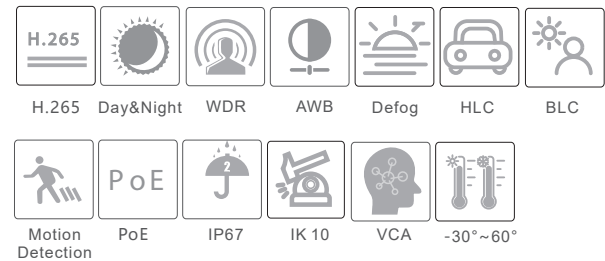

IP-5VP4E31/28

4MP Network IR Water-Proof
Dome Camera

- 4MP (2592 × 1520) H.265 full real time coding
- Max. resolution: 2592 × 1520
- ICR auto switch, true day / night
- 20 ~ 30m IR night view distance
- 3D DNR, true WDR, HLC, BLC, Defog, Smart IR and ROI coding
- Hardware reset; Built-in micro SD card slot
- DC12V/PoE power supply
- IP67 & IK10
- Support three streams
- P2P function optional
- Support remote monitoring by smart phones & tablet PCs with iOS and Android OS
- Intelligent analytics