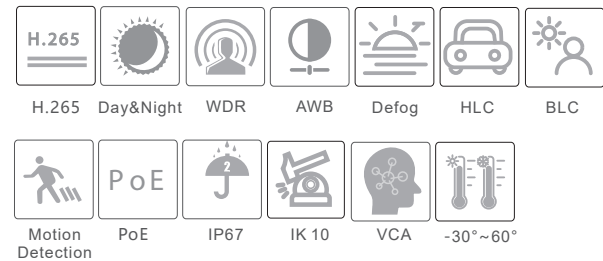

IP-5VP4E33/MZ

4MP Network IR Water-Proof
Dome Camera

- 4MP (2592 × 1520) H.265 full real time coding
- Max. resolution: 2592 × 1520
- ICR auto switch, true day / night
- 20 ~ 30m IR night view distance
- 3D DNR, true WDR, HLC, BLC, Defog, Smart IR and ROI coding
- Hardware reset; Built-in micro SD card slot
- DC12V/PoE power supply
- IP67 & IK10
- Support three streams
- P2P function optional
- Support remote monitoring by smart phones & tablet PCs with iOS and Android OS
- Intelligent analytics