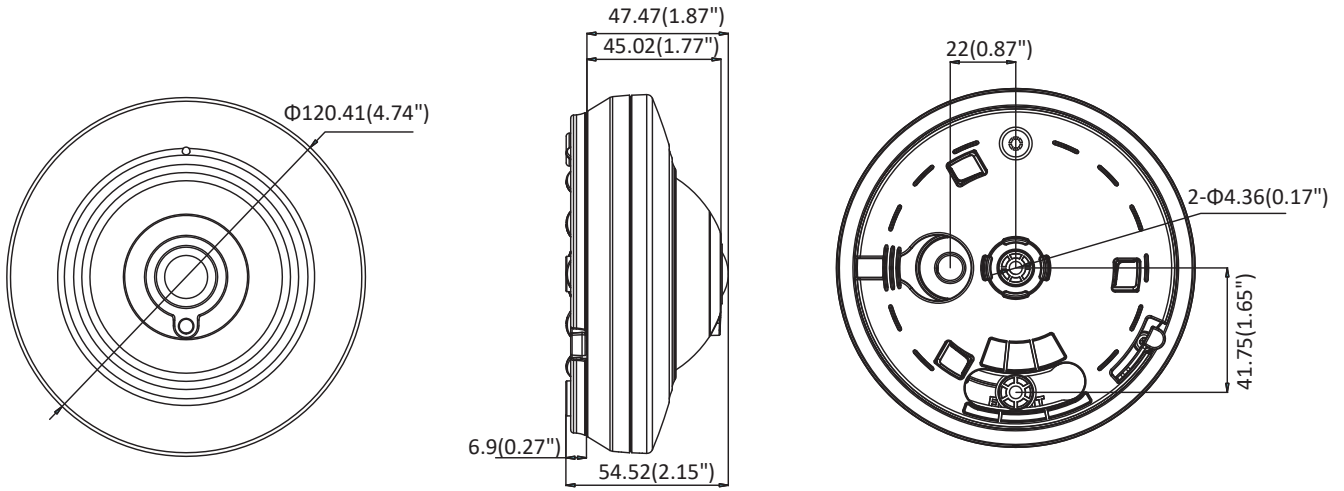

## SCCSF5M/11 5MP IR Fisheye Camera

## Specifications

<b>Model</b>	SCCSF5M/11
<b>Camera</b>	
Image Sensor	5Mega Progressive Scan CMOS
Effective Pixels	2592(H)*1944(V)
Min. illumination	0.01 Lux @ (F1.2,AGC ON), 0 Lux with IR
Shutter Time	1/12.5s to 1/20,000s
Lens	1.1mm
Lens Mount	M12
Day & Night	ICR
Angle Adjustment	Pan: 0°-30°; Tilt: 0°; Rotate: 0°
Synchronization	Internal Synchronization
Video Frame Rate	5MP@12.5fps
HD Video Output	1-ch BNC Output
Audio In	Built-in Mic
Audio Out	1-ch, BNC Output, (Output Impedance: 1KΩ)
<b>Menu</b>	
Mounting Type	Ceiling/Wall
Ceiling Mounting Display Mode	Default, Panorama, 4 PTZ, Fisheye & 3 PTZ, Annular, Mini-fisheye & 1 PTZ, Annular & 2 PTZ
Wall Mounting Display Mode	Default, Panorama, 4 PTZ, Fisheye & 3 PTZ, Panorama & 3 PTZ
D/N Mode	Color/BW/AUTO
Functions	Brightness, contrast, saturation, sharpness
<b>General</b>	
Operating Conditions	-20 °C to 60 °C (-4 °F to 140 °F), Humidity 90% or less (non-condensing)
Power Supply	DC12V±15%
Power Consumption	5.5W MAX
IR Range	10-20m
Communication	Up the coax, Protocol: HIKVISION-C
Dimensions	Φ120.4mm×54.5mm (Φ4.74"×2.14")
Weight	Approx. 350g (0.77lb)

## Dimensions

unit:mm