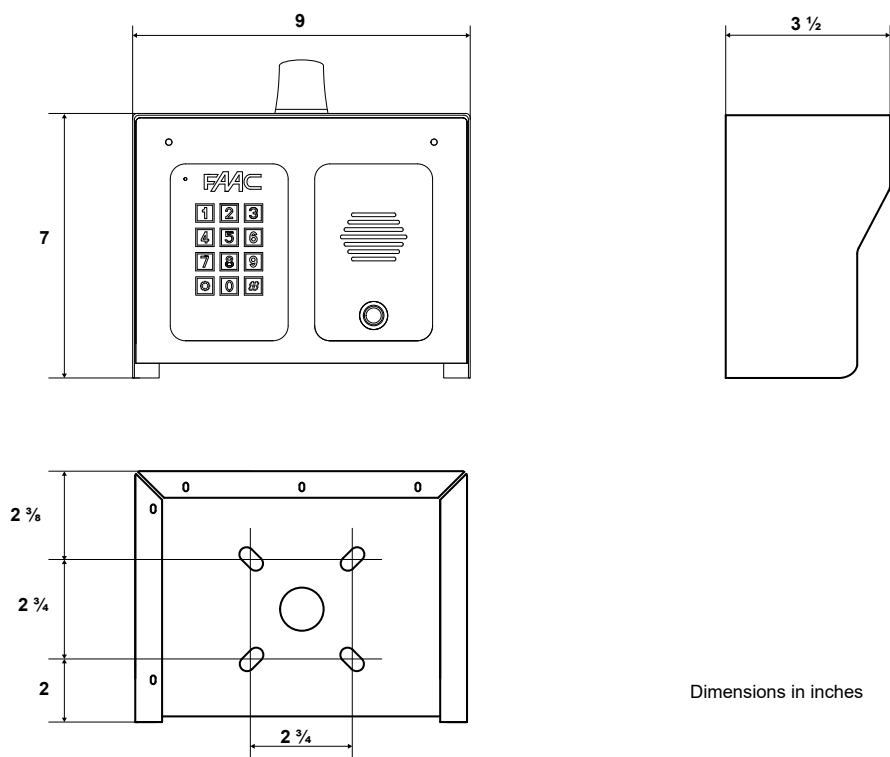

- Color camera, 110° view, 640x480 pixels
- Full streaming capability
- Infrared illumination for night vision
- Uplink bandwidth 110 kbits/sec
- 100 calls per ½ GB of data (based on 30 sec. calls)

DIMENSIONS