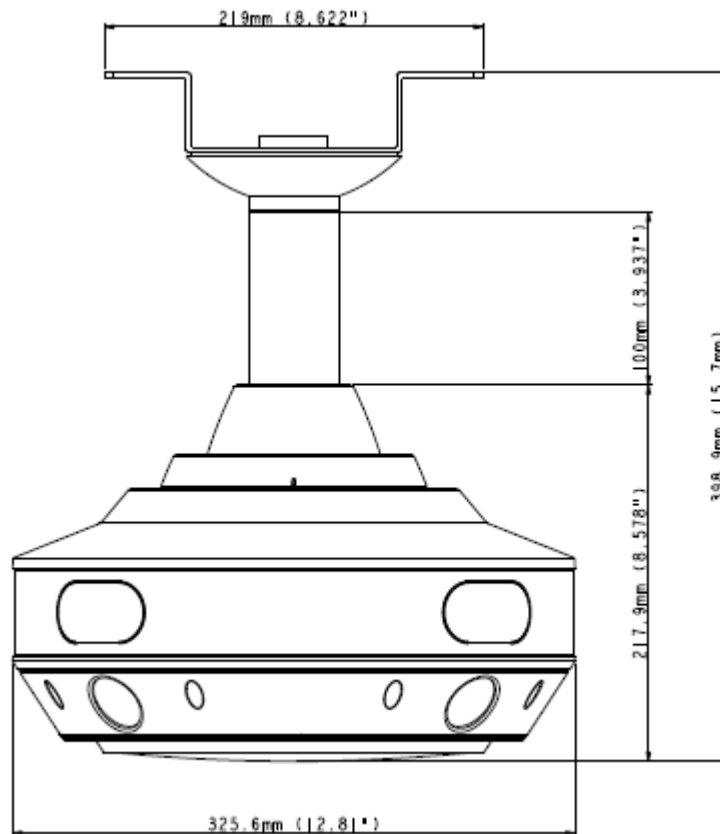

* No Memory card slot & local storage function for Argentina.

* Smart streaming requires GV-VMS V17.1.0.0.

Introduction

GV-SV48000 features four 12MP CMOS image sensors to deliver a video resolution of 4000 x 3000 at up to 15fps. The camera offers views covering four different angles utilizing surveillance images from its four 3.93 mm lenses to monitor open areas. Its night vision is further enhanced with its high-power LEDs with up to 50 m (165 ft) effective IR distance. GV-SV48000 adheres to IP67 and IK10 standards. Surveillance images captured from all angles can be stored in either H.264 or MJPEG format on SD cards.

Live View Images

Expansive Mode

Channel 1

Channel 2

Channel 3

Channel 4

Dimensions

Specifications

Accessories

Model No.	Name		Details
GV-Mount102	Straight Tube Box Mount		Dimensions: 256 x 256 x 316 mm (10.1 x 10.1 x 12.4") Weight: 6.6 kg (14.6 lb)
GV-Mount103	Straight Tube Mount		Dimensions: 219 x 125 x 340 mm (8.6 x 4.9 x 13.4") Weight: 2.2 kg (4.9 lb)
GV-Mount207	Wall Pendant Mount		Dimensions: 151.6 x 203.6 x 302.8 mm (5.97 x 8.02 x 11.92") Weight: 1.43 kg (3.15 lb)
GV-Mount208-1	Swan Neck Mount		Dimensions: 1043 x 565 x 256 mm (41.06 x 22.24 x 10.08") Weight: 10.6 kg (23.37 lb)
GV-Mount300-1	Convex Corner Adapter Kit		Dimensions: 238.6 x 409.5 mm (9.4" x 16.1") Weight: 4.27 kg (9.41 lb)