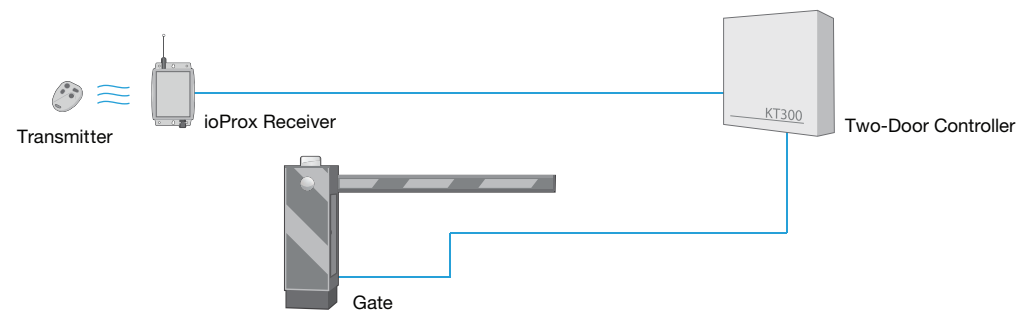

Accessories:

P-WLS-A1	Standard whip antenna
P-WLS-A2	Dipole antenna

Related Products

Polaris

Magnetic Stripe Readers and Cards

Polaris magnetic stripe readers and cards combine quality, reliability and installation flexibility. Rugged and affordable, the readers mount on a wall or door mullion. A simple motion through the card slot (in either direction) reads a card. A bi-color LED flashes to confirm that a card has been read. The LED changes color when the door unlocks. Polaris integrates with an access control system using either 26-bit/34-bit/ABA) Wiegand or ABA-Clock-and-Data input. Integrated keypad model available for dual authentication.