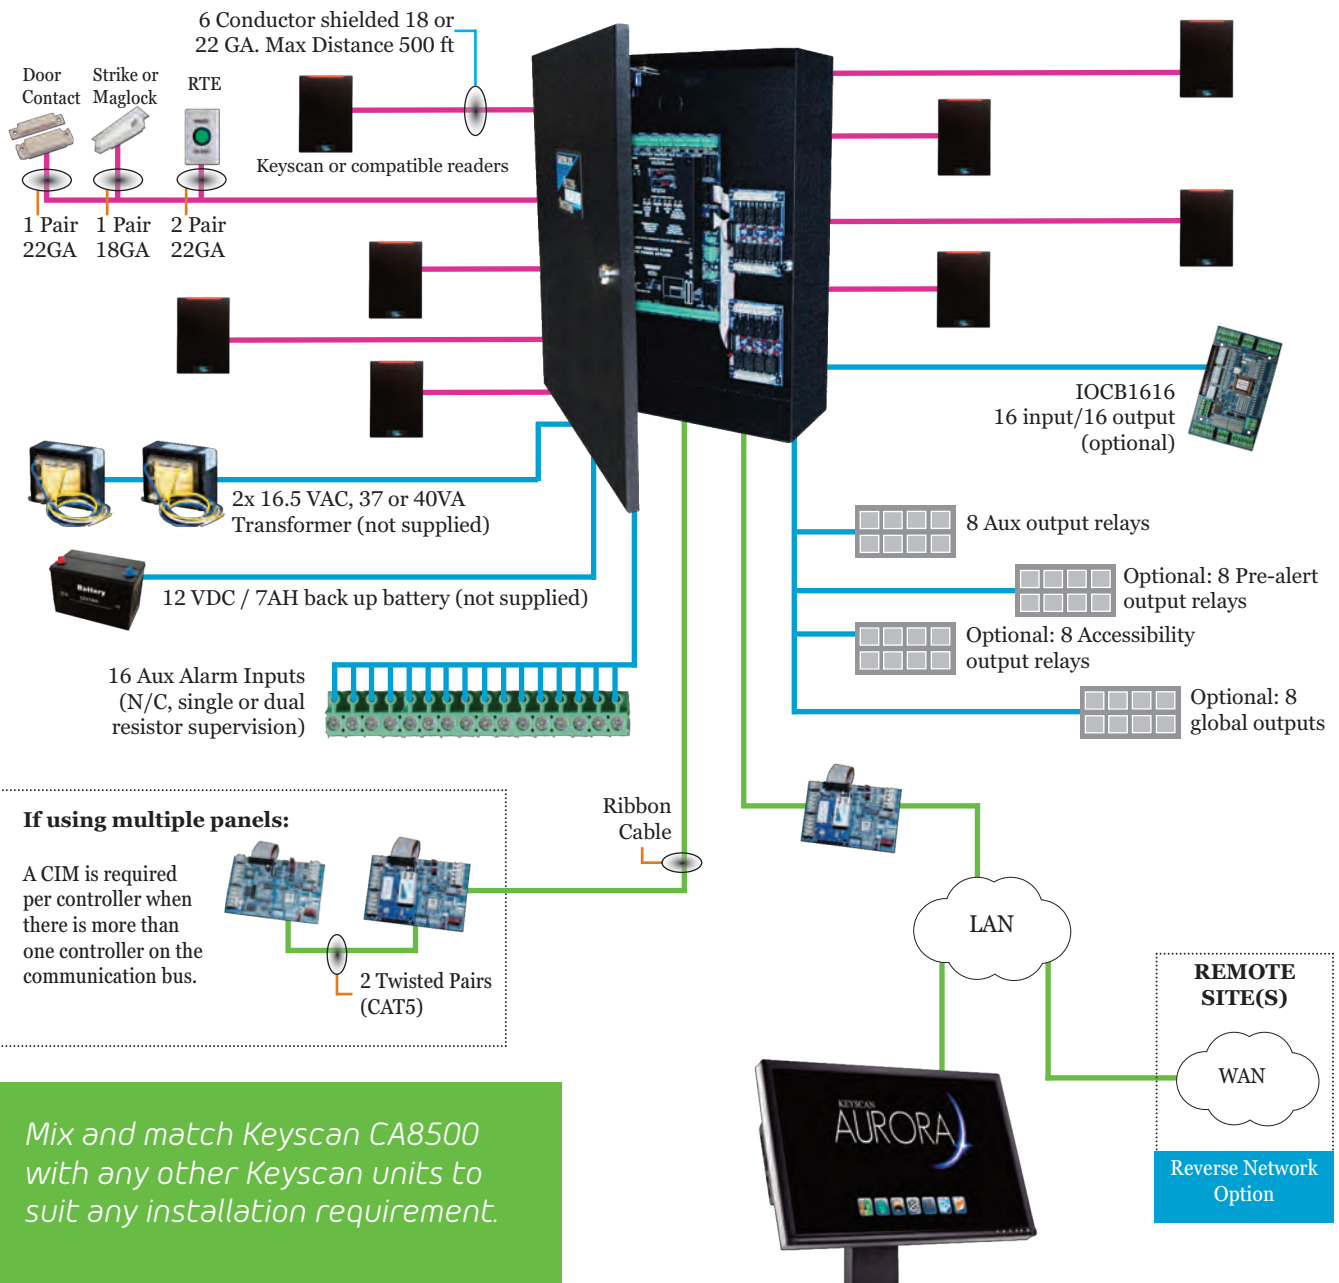

Keyscan CA8500

8-Reader Access Control Unit

Mix and match Keyscan CA8500 with any other Keyscan units to suit any installation requirement.

	CA150	CA250	CA4500	CA8500	EC1500	EC2500
Keyscan Access Control Unit						
Doors/Elevator Floors Supported	1 door	2 doors	4 doors	8 doors	1 cab (40 flrs)	2 cabs (16 flrs)
Reader Ports	2 (in/out)	2	4	8	1	2
Multi ACU Compatibility	Yes (Ethernet)	Yes	Yes	Yes	Yes	Yes
System Status LEDs	Yes	Yes	Yes	Yes	Yes	Yes
Dual Processors	Yes	Yes	Yes	Yes	Yes	Yes
Flash Memory	Yes	Yes	Yes	Yes	Yes	Yes
Power Fail Output	NA	Yes	Yes	Yes	Yes	Yes
Floor Monitor Inputs (supervised)	NA	NA	NA	NA	Yes	Yes
Inputs						
Request to Exit (RTE) Inputs (supervised)	1	2	4	8	NA	NA
Door Contact Inputs	1	2	4	8	NA	NA
Auxiliary Inputs (supervised)	2	8	16	16	NA	NA
I/O Input Expansion	NA	NA	64	64	NA	NA
Outputs						
Auxiliary Output Relays	1	2	4	8	NA	NA
Expansion Auxiliary Output Relays	NA	NA	8	8	NA	NA
I/O Outputs	NA	NA	64	64	NA	NA
Door Output Relays	1	2	4	8	NA	NA
Capacity						
No. of Credential-holders	45,000 (90,000*)	45,000 (90,000*)	45,000 (90,000*)	45,000 (90,000*)	45,000 (90,000*)	45,000 (90,000*)
Transaction File Buffer	6000	6000	6000	6000	6000	6000
Time Zones	256	256	256	256	256	256
Time Schedules	512	512	512	512	512	512
Group Levels	511	511	511	511	511	511
Holiday Dates	64	64	64	64	64	64
Connectivity						
Ethernet Ready	Equipped	Optional	Optional	Optional	Optional	Optional
PoE - Power over Ethernet† (IEEE 802.3af)	Equipped	NA	NA	NA	NA	NA
Global Integration	Network/Server Dependant	Capable (CIM Required)	Capable (CIM Required)	Capable (CIM Required)	Capable (CIM Required)	Capable (CIM Required)
CMAC Reverse IP	Equipped	Optional	Optional	Optional	Optional	Optional
Serial Communication	Yes	Yes	Yes	Yes	Yes	Yes