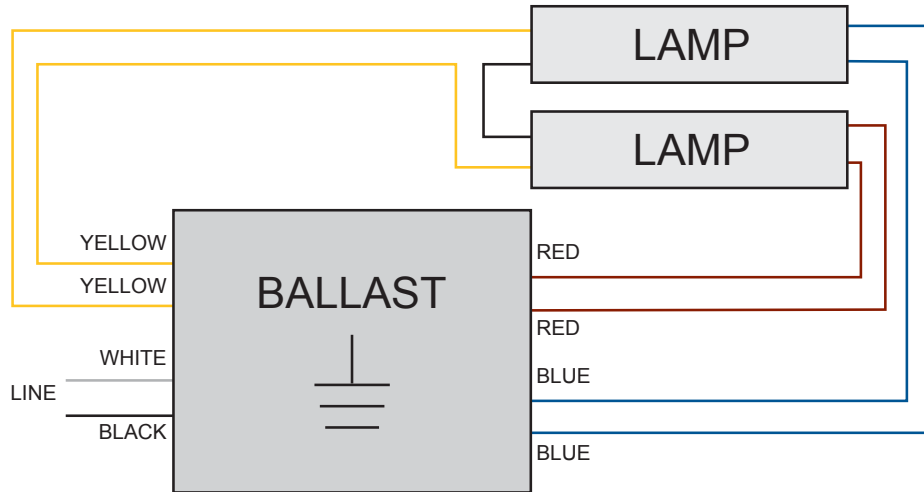

Wiring Diagram

WARNING: DO NOT SERVICE WHILE ENERGIZED!

EPLB-T5HO

FOR 1 LAMP OPERATIONS, CAP YELLOW LEADS