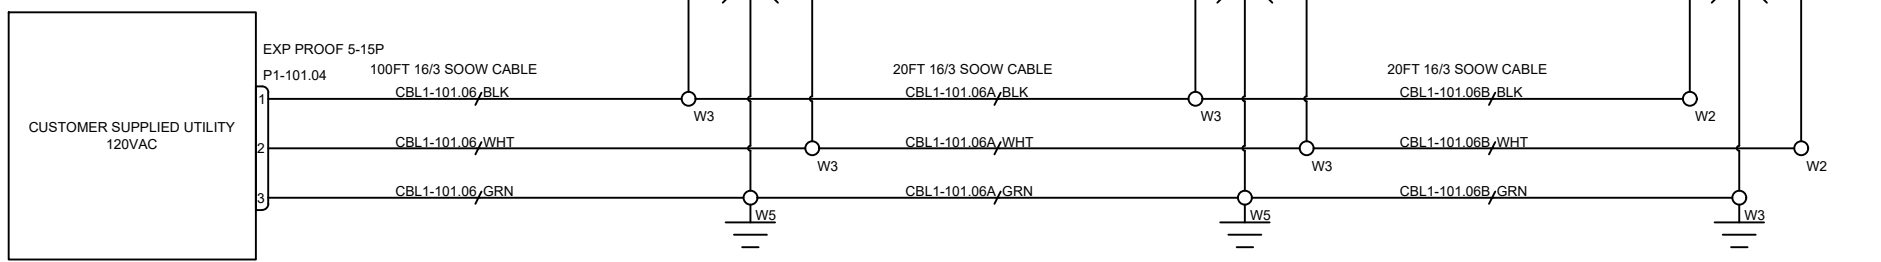

A

8 7 6 5 4 3 2 1

TAGS	QTY	CATALOG	DESCRIPTION
P1-101.04	1	UNV00005389	EXP 5-15 PLUG STRAIGHT BLADE
LT1-101.04 LT1-101.04A LT1-101.04B	3	UNV00009149	80W EXP PROOF HIGH BAY LED FIXTURE 120V 50K
W2	2	UNV00004254	2-CONDUCTOR LEVER CLAMP
W5	2	UNV00009803	5-CONDUCTOR LEVER CLAMP
W3	5	UNV00011954	3-CONDUCTOR LEVER CLAMP
CBL1-101.06 CBL1-101.06A CBL1-101.06B	143FT	UNV00007524	16/3 SOOW CABLE