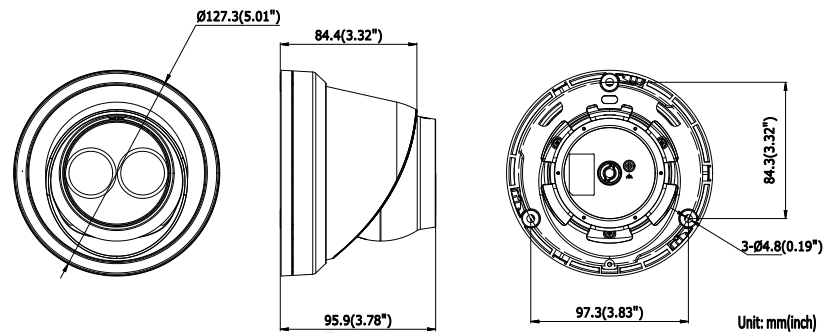

Dimensions: