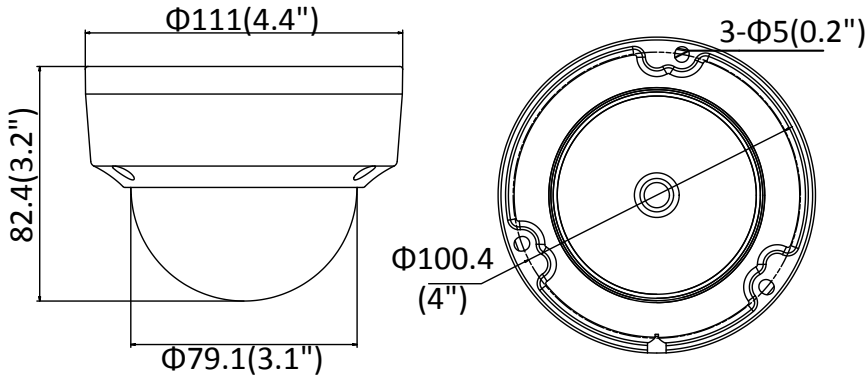

### Key Features

- 1/2.9" Progressive Scan CMOS
- 3072 × 2048@20 fps
- 2.8 mm fixed lens
- Color: 0.028 lux @(F2.0, AGC ON), 0 lux with IR
- H.265+, H.265, H.264+, H.264
- 2 Behavior analyses
- 120dB WDR
- BLC/3D DNR/ROI
- IP67, IK10
- Built-in micro SD/SDHC/SDXC card slot, up to 128 GB

Day/Night Switch	Day/Night/Auto/Schedule
<b>Network</b>	
Network Storage	Support Micro SD/SDHC/SDXC card (128G), local storage and NAS (NFS,SMB/CIFS), ANR
Alarm Trigger	Motion detection, video tampering, network disconnected, IP address conflict, illegal login, HDD full, HDD error
Protocols	TCP/IP, ICMP, HTTP, HTTPS, FTP, DHCP, DNS, DDNS, RTP, RTSP, RTCP, PPPoE, NTP, UPnP™, SMTP, SNMP, IGMP, 802.1X, QoS, IPv6, Bonjour
General Function	One-key reset, anti-flicker, three streams, heartbeat, mirror, password protection, privacy mask, watermark, IP address filter
API	ONVIF (PROFILE S, PROFILE G), ISAPI
Simultaneous Live View	Up to 6 channels
User/Host	Up to 32 users 3 levels: Administrator, Operator and User
Web Browser	IE8+, Chrome 31.0-44, Firefox 30.0-51, Safari 8.0+
<b>Interface</b>	
Communication Interface	1 RJ45 10M/100M self-adaptive Ethernet port
Video Output	No
On-board storage	Built-in Micro SD/SDHC/SDXC slot, up to 128 GB
SVC	H.264 and H.265 encoding
Reset Button	Yes
<b>General</b>	
Operating Conditions	-30 °C to +60 °C (-22 °F to +140 °F), Humidity 95% or less (non-condensing)
Power Supply	12 VDC ± 25%, Φ 5.5 mm coaxial power plug PoE (802.3af, class 3)
Power Consumption and Current	12 VDC, 0.6 A, max. 7.5W PoE: (802.3af, 36V to 57V), 0.3 A to 0.2 A, max. 9W
Protection Level	IP67, IK10
Material	Metal
Dimensions	Camera: Φ 111 × 82.4 mm (Φ 4.4" × 3.2")
Weight	Camera: approx. 500 g (1.1 lb.)

## Dimensions

Unit: mm