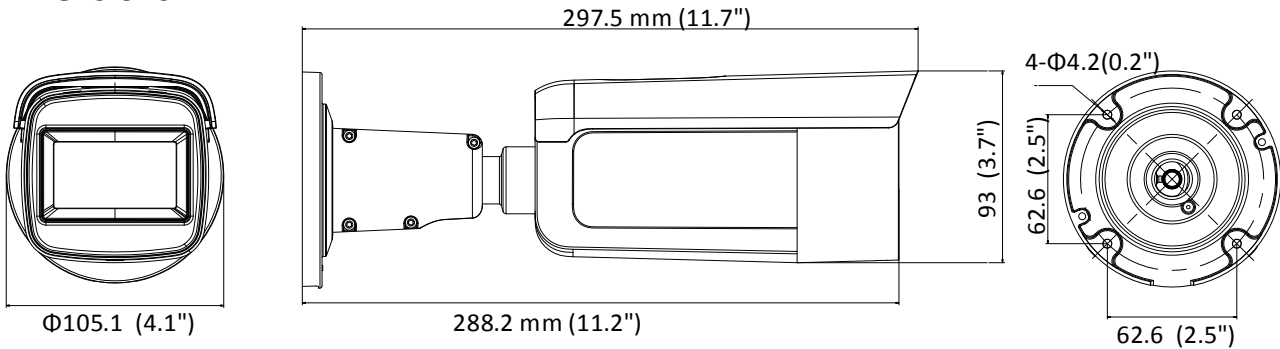

Dimensions

Accessories