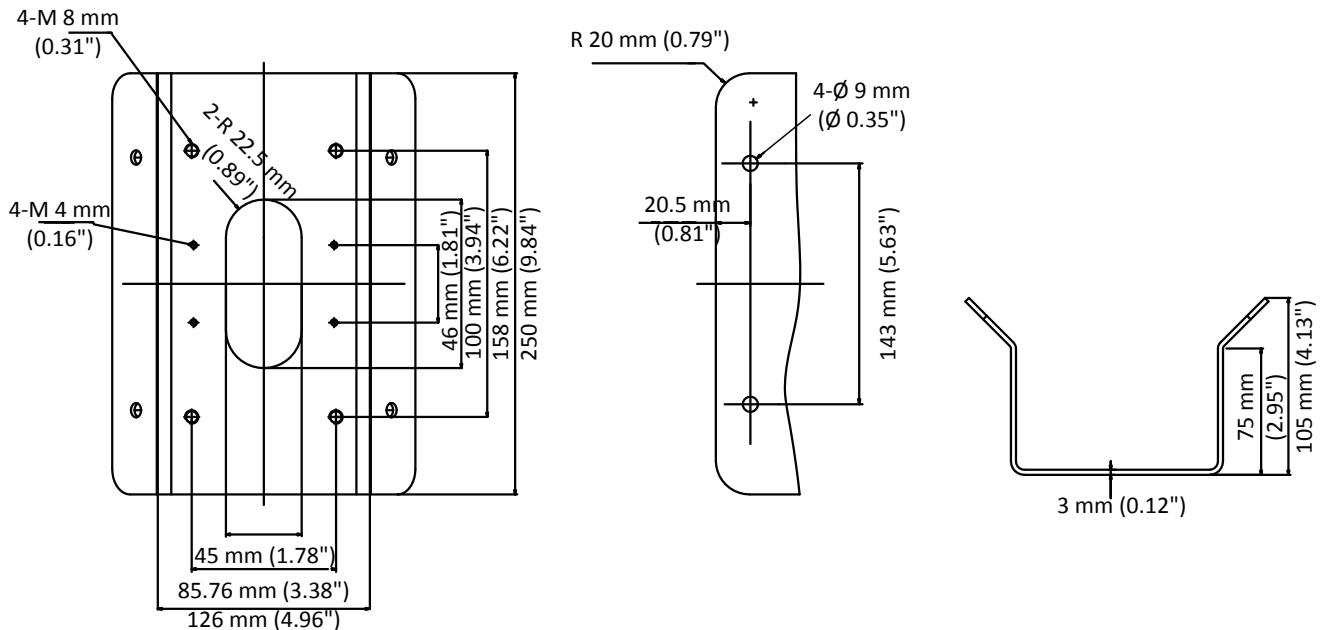

Corner Mount LTB389

Suitable for VF camera

Properties

Parameter	Corner mount for CMIP38xx/78xx/98xx
Construction	Aluminum alloy
Dimension	250 mm × 126 mm × 105 mm (9.84" × 4.96" × 4.13")
Weight	2280 g (5.03 lb.)

Dimensions:

©2018 LT Security, Inc. All Rights Reserved. White papers, data sheets, quick start guides, and/or user manuals are for reference only and may or may not be entirely up to date or accurate based upon the version or models. Product names mentioned herein may be the unregistered and/or registered trademarks of their respective owners.