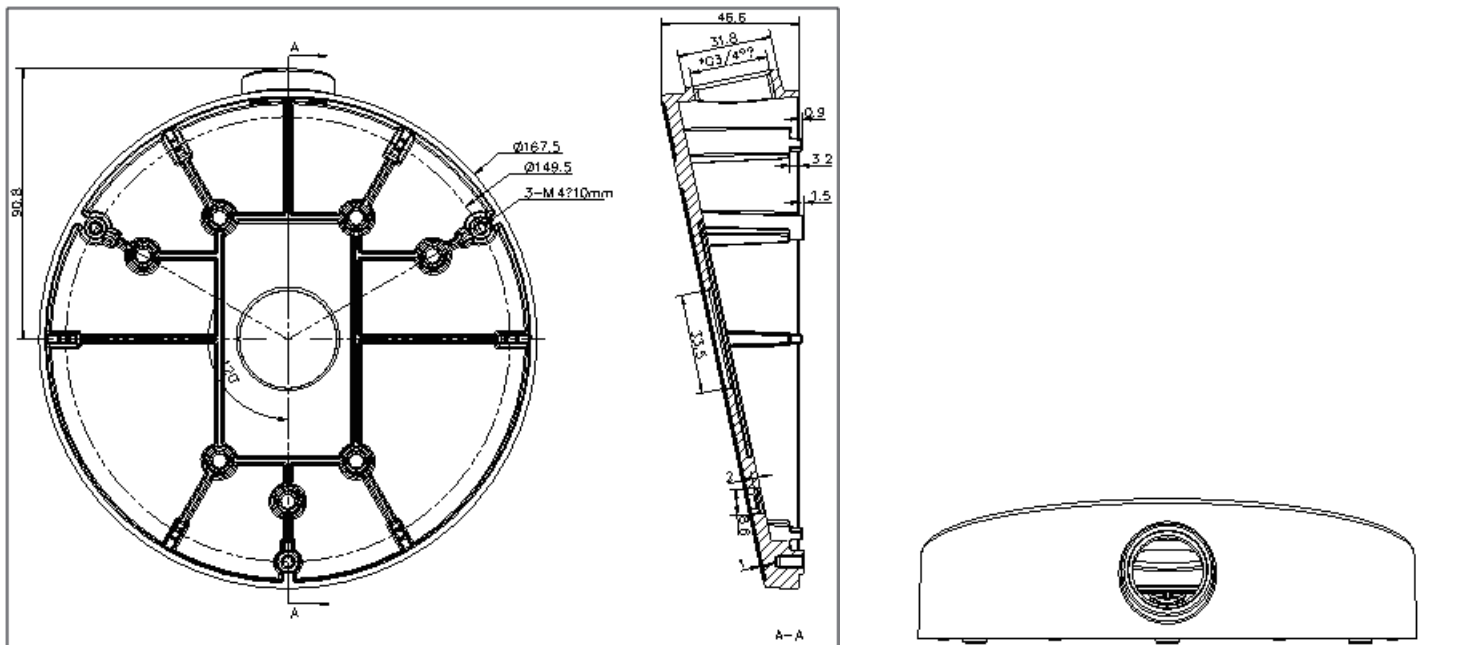

Dimensions:

©2017 LT Security, Inc. All Rights Reserved. White papers, data sheets, quick start guides, and/or user manuals are for reference only and may or may not be entirely up to date or accurate based upon the version or models. Product names mentioned herein may be the unregistered and/or registered trademarks of their respective owners.