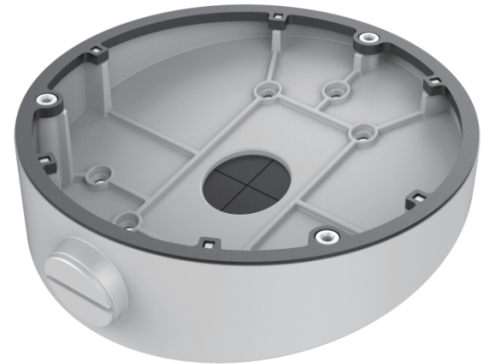

# Inclined Ceiling Mount LTB755

Angled or inclined ceiling mount / bracket for camera models CMIP75XX

## Specifications

Parameters	Angled / Inclined Ceiling Mount / Bracket for outdoor fisheye cameras
Materials	Aluminum alloy
Dimensions	6.60 x 6.60 x 1.92" (167.5 x 167.5 x 48.7 mm)
Weight	0.717 lbs (326 g)