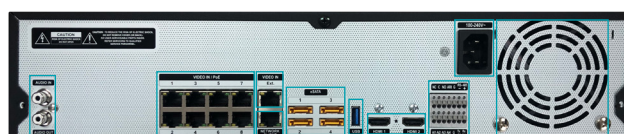

DIMENSIONS

1. 1 Audio In / Audio Out
2. 2 Video In / PoE
3. 3 Video In / Ext. Port
4. 4 Network Client Port
5. 5 eSATA Port
6. 6 USB
7. 7 HDMI 1 / HDMI 2
8. 8 Alarm Connection Port
   RS232 / RS485 Port
9. 9 Power In Port
10. 10 Vent

ACCESSORIES (OPTIONAL)