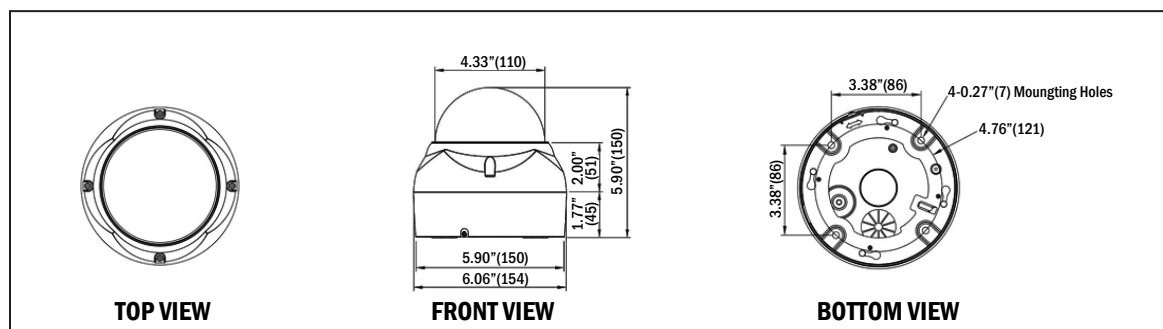

Dimensions (inch:mm)