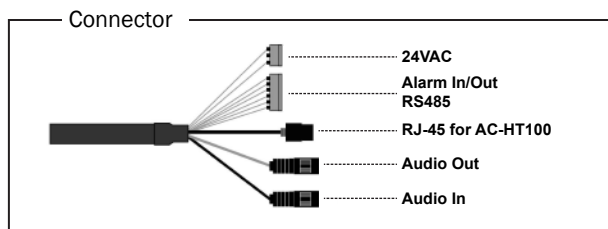

HYDRA

HD 1080p

Key Features

- 1/2.8" CMOS Sensor
- 2MP (1080p)
- 12x A/F Optical Zoom (4.8mm~57.6mm)
  16x Digital Zoom
- Day/Night Functionality with ICR
- IP66 rated
- Digital Noise Reduction: DNR
- WDR
- Auto White Balance: AWB
- Built-in Fan & Heater
- Built-in PoE / 24VAC
- Remote Zoom/Focus Control from HYDRA HD™ Recorders

Construction

- 4" Polycarbonate Bubble
- Surface Mount Housing (Standard)
- Impact Resistant Dome w/Aluminum Housing
- Weatherproof - IP66
- Aluminum Mounting Accessories (Optional)
- Built-in Fan & Heater
- Compact Size

Available Accessories

- EA-WM100: Outdoor Wall Mount

Technical Specification

HYDRA HD™ Vandalproof Dome	HC-MPOV12
Resolution	2MP (1080p)
Image Sensor	1/2.8" CMOS
Day/Night Functionality	Yes w/ ICR
Lens Type	12X A/F Optical
Video Compression	H.264 / MJPEG
Frame Rate	60pps
Feature	WDR, AWB, BLC, DVR
Security	Password Protection, IP Filtering, HTTPS, SSL
Pan Range	360° Continuous
Pan Speed	Preset: Max. 380°/sec, Manual: Max. 380°/sec
Tilt Range	180° (0°~180°)
Tilt Speed	Preset: Max. 380°/sec, Manual: Max. 380°/sec
Preset	240
Audio In/Out	In x 1 / Out x 1 (G.711)
Alarm In/Out	In x 1 / Out x 1
RS485	RS485
Ethernet	10/100Mbps
General Information	HC-MPOV12
Operating Temperature	-22°F to 122°F (-30°C ~ 50°C)
Power Consumption	1.5A (22W) @ 24VAC
Input Voltage	PoE, 24VAC

*Specifications are subject to change without any prior notice