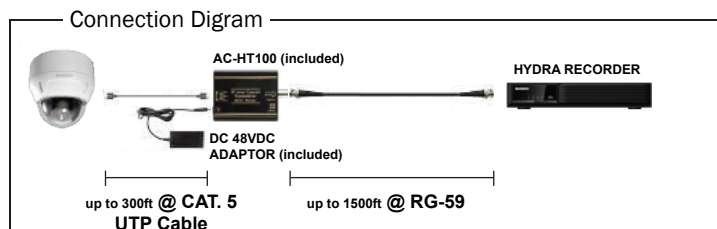

HYDRA

HD 1080p

Key Features

- 1/2.8" CMOS Sensor
- 2MP (1080p)
- 12x A/F Optical Zoom (4.8mm~57.6mm)
  16x Digital Zoom
- Day/Night Functionality with ICR
- IP66 rated
- Digital Noise Reduction: DNR
- WDR
- Auto White Balance: AWB
- Built-in Fan & Heater
- Built-in PoE / 24VAC
- Remote Zoom/Focus Control from HYDRA HD™ Recorders

Construction

- 4" Polycarbonate Bubble
- Surface Mount Housing (Standard)
- Impact Resistant Dome w/Aluminum Housing
- Weatherproof - IP66
- Aluminum Mounting Accessories (Optional)
- Built-in Fan & Heater
- Compact Size

Available Accessories

- EA-WM100: Outdoor Wall Mount

Technical Specification

HYDRA HD™ Vandalproof Dome	HC-MPOV12
Resolution	2MP (1080p)
Image Sensor	1/2.8" CMOS
Day/Night Functionality	Yes w/ ICR
Lens Type	12X A/F Optical
Video Compression	H.264 / MJPEG
Frame Rate	60pps
Feature	WDR, AWB, BLC, DVR
Security	Password Protection, IP Filtering, HTTPS, SSL
Pan Range	360° Continuous
Pan Speed	Preset: Max. 380°/sec, Manual: Max. 380°/sec
Tilt Range	180° (0°~180°)
Tilt Speed	Preset: Max. 380°/sec, Manual: Max. 380°/sec
Preset	240
Audio In/Out	In x 1 / Out x 1 (G.711)
Alarm In/Out	In x 1 / Out x 1
RS485	RS485
Ethernet	10/100Mbps
General Information	HC-MPOV12
Operating Temperature	-22°F to 122°F (-30°C ~ 50°C)
Power Consumption	1.5A (22W) @ 24VAC
Input Voltage	PoE, 24VAC

*Specifications are subject to change without any prior notice